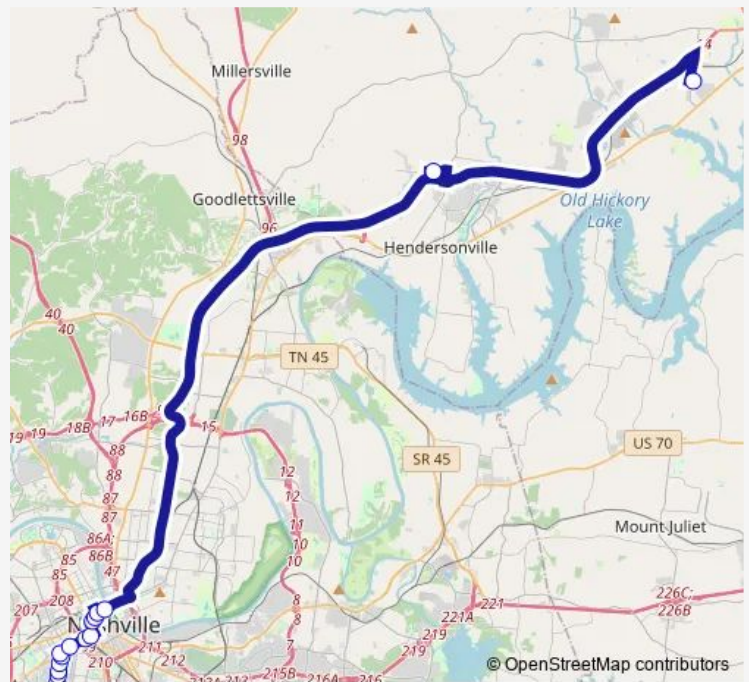

Bus 87 Gallatin - Hendersonville

[Go to website](#)

Direction

Wedgewood AVE & 16th AVE Wb — Gallatin Park AND Ride

20 stops

[Open route schedule](#)

- Wedgewood AVE & 16th AVE Wb
- Wedgewood AVE & 17th AVE Wb
- Wedgewood AVE & 19th AVE Wb
- Wedgewood AVE & 21st AVE S Wb
- 21st AVE S & Childrens WAY Nb
- 21st AVE S & Pierce AVE Nb
- 21st AVE S & Medical Center DR Nb
- 21st AVE S & Edgehill AVE Nb
- 21st AVE S & Grand AVE Nb
- 20th AVE S & Broadway AVE Nb
- 20th AVE S & West END AVE Nb
- West END AVE & 17th AVE S Eb
- Broadway AVE & 12th AVE Eb
- Broadway & 10th AVE Eb
- Union ST & 7TH AVE N Eb
- 6TH AVE N & Deaderick ST Nb
- Central 5TH AVE - BAY 4
- James Robertson Pkwy & 2ND AVE N Eb
- Hendersonville Kohls Park AND Ride
- Gallatin Park AND Ride

Route schedule

Wedgewood AVE & 16th AVE Wb — Gallatin Park AND Ride

Monday	15:13-16:33
Tuesday	15:13-16:33
Wednesday	15:13-16:33
Thursday	15:13-16:33
Friday	15:13-16:33
Saturday	—
Sunday	—

Route info

Direction: Wedgewood AVE & 16th AVE Wb

Stops: 20

Trip Duration: 1 hour 14 min

87 — Gallatin - Hendersonville

DirectionGallatin Park AND Ride — Wedgewood AVE & 17th AVE
S Eb

21 stops

[Open route schedule](#)

Gallatin Park AND Ride

Hendersonville Kohls Park AND Ride

Thursday 05:37-07:04

Friday 05:37-07:04

Saturday —

Sunday —

Route info

Direction: Gallatin Park AND Ride

Stops: 21

Trip Duration: 1 hour 8 min