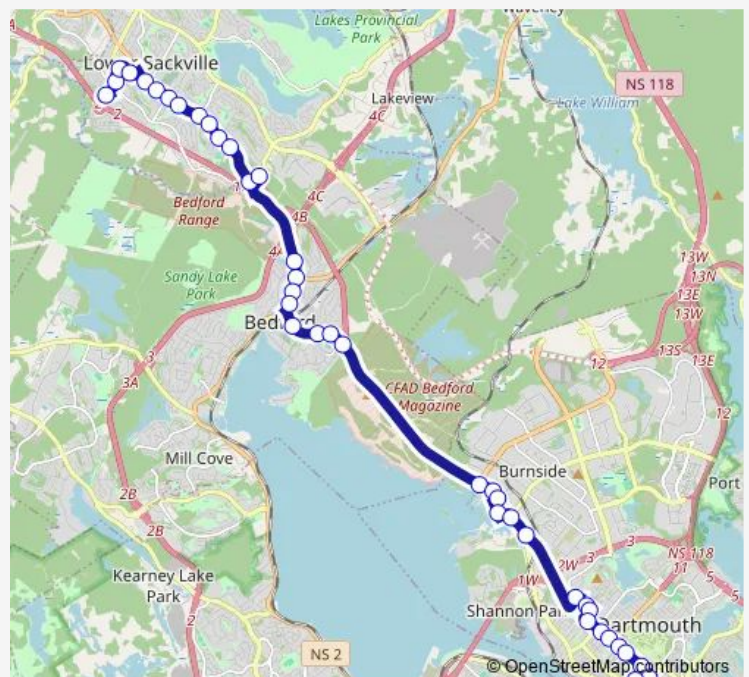

Bedford Hwy After River Ln (6245)

Bedford Hwy Before Rocky Lake Dr (6226)

Bedford Hwy Before Dartmouth Rd (6270)

Dartmouth Rd After Wardour St (6557)

Dartmouth Rd After Obrine St (6554)

Dartmouth Rd Before Dartmoor Cr (6555)

### Route schedule

Sackville Terminal Bay 5 (8961) — Bridge Terminal Bay 15 (7615)

Monday 06:25-23:30

Tuesday 06:25-01:30<sup>+1</sup>

Wednesday 06:25-23:30

Thursday 06:25-23:30

Friday 06:25-23:30

Saturday 06:05-23:00

### Route info

Direction: Sackville Terminal Bay 5 (8961)

Stops: 39

Trip Duration: 0 hour 46 min

87 — Sackville-Dartmouth

Dartmouth Rd After Eaglewood Dr (6552)

Windmill Rd After Akerley Blvd (8533)

Windmill Rd Opposite Dawn Dr (8537)

Windmill Rd Before Seapoint Rd (8543)

Marketplace Dr Before Bancroft Ln Bay 4 (6014)

Windmill Rd After Wright Ave (8517)

Windmill Rd Before Victoria Rd (8530)

Highfield Terminal Bay 1 (8140)

Robert Burns Dr After Brule St (8176)