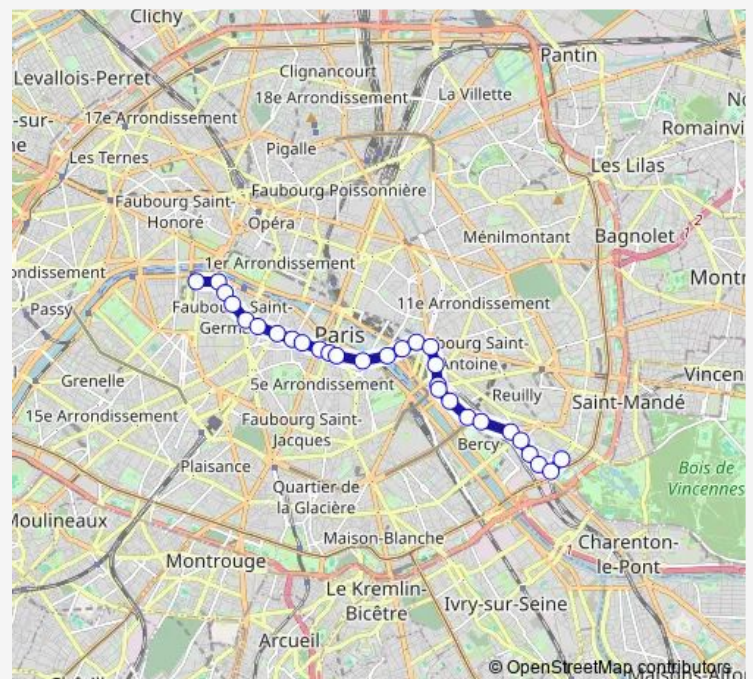

Pont du Carrousel - Quai Voltaire

### Route schedule

Porte de Reuilly — Invalides

Monday	06:40-00:30 <sup>+1</sup>
Tuesday	06:40-00:30 <sup>+1</sup>
Wednesday	06:40-00:30 <sup>+1</sup>
Thursday	06:40-00:30 <sup>+1</sup>
Friday	06:40-00:30 <sup>+1</sup>
Saturday	06:50-00:30 <sup>+1</sup>
Sunday	07:00-00:30 <sup>+1</sup>

### Route info

Direction: Porte de Reuilly

Stops: 25

Trip Duration: 0 hour 44 min

Henry de Montherlant

Assemblée Nationale

Pont de la Concorde

Invalides