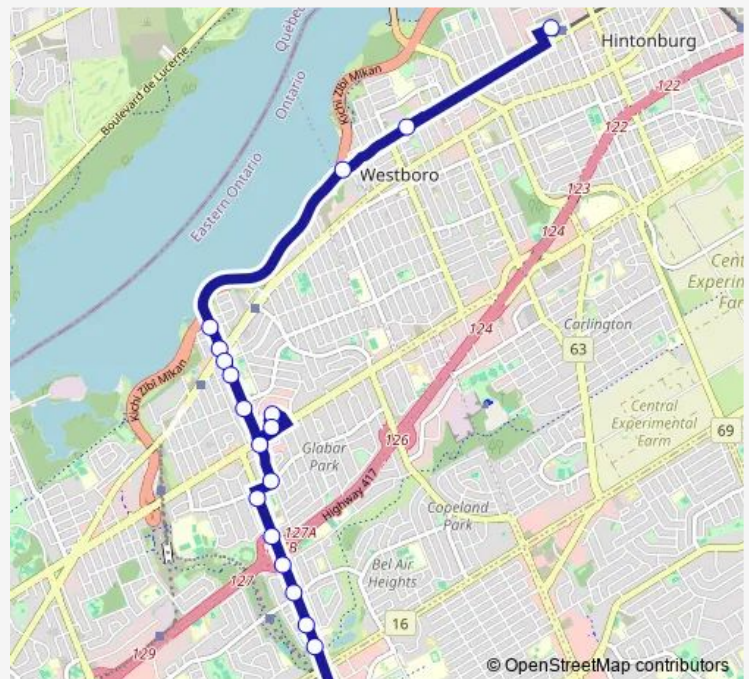

Tunney'S Pasture D — Baseline 1c

Monday	06:27-21:45
Tuesday	06:27-21:45
Wednesday	06:27-21:45
Thursday	06:27-21:45
Friday	06:27-21:45
Saturday	08:18-18:48
Sunday	11:06-19:06

Route info

Direction: Tunney'S Pasture D

Stops: 19

Trip Duration: 0 hour 25 min

Direction

Baseline 2a — Tunney'S Pasture D

20 stops

[Open route schedule](#)

Baseline 2a

Woodroffe / Baseline

Friday 07:50-18:43

Saturday —

Sunday —

Route info

Direction: Baseline 2a

Stops: 20

Trip Duration: 0 hour 27 min

Direction

Thursday 08:18-18:48

Friday 08:18-18:48

Saturday —

Sunday —

Route info

Direction: Tunney'S Pasture D

Stops: 18

Trip Duration: 0 hour 29 min