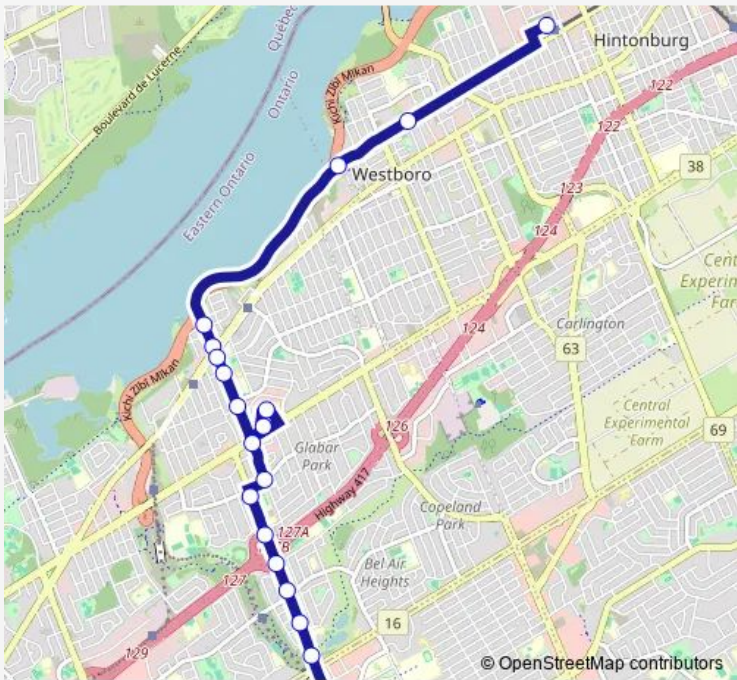

## Bus 87 Baseline - Tunney's Pasture

[Go to website](#)

**Direction**  
 Baseline — Tunney'S Pasture  
 20 stops  
[Open route schedule](#)

- Baseline
- Woodroffe / Baseline
- Woodroffe / Field
- Woodroffe / Iris
- Woodroffe / Highway 417
- Woodroffe / Highway 417
- Woodroffe / D. ROY Kennedy School
- Woodroffe / Lenester
- Fairlawn / Lenester
- Carling / Fairlawn
- Carlingwood Mall - Rexall
- Carlingwood
- Woodroffe / Carlingwood Mall
- Woodroffe / Flower
- Woodroffe / Anthony
- Woodroffe / Knightsbridge
- Richmond / Golden
- Churchill / Scott
- Westboro B
- Tunney'S Pasture

Route info  
 Direction: Baseline  
 Stops: 20  
 Trip Duration: 0 hour 25 min

87 — Baseline - Tunney's Pasture BusMaps

**Direction**

Tunney'S Pasture — Baseline

18 stops

[Open route schedule](#)

Tunney'S Pasture

## Route info

Direction: Tunney'S Pasture

Stops: 19

Trip Duration: 0 hour 29 min

## Route schedule

Baseline — Tunney'S Pasture

Monday 05:59-21:49

---

Tuesday 05:59-21:49

---

Wednesday 05:59-21:49

---