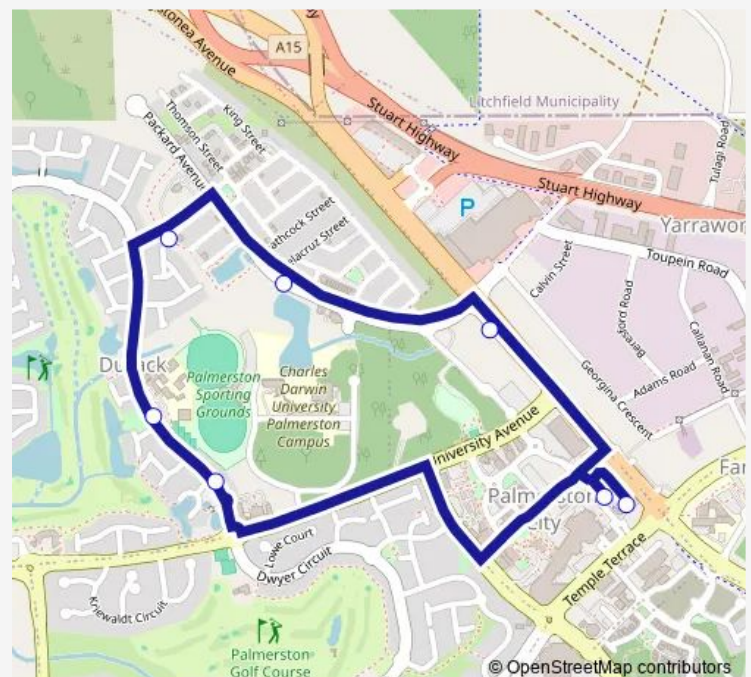

### Direction

Palmerston Interchange — Palmerston Interchange

7 stops

[Open route schedule](#)

Palmerston Interchange

Roystonea Ave before Packard Ave

Packard Ave

Nichols Street

Durack School

Woodlake Boulevard

Palmerston Interchange

### Route schedule

Palmerston Interchange — Palmerston Interchange

Monday 06:16-19:13

Tuesday 06:16-19:13

Wednesday 06:16-19:13

Thursday 06:16-19:13

Friday 06:16-19:13

Saturday 07:01-19:03

### Route info

Direction: Palmerston Interchange

Stops: 7

Trip Duration: 0 hour 12 min

87 — Palmerston - Durack Heights

87 Bus time schedules and route maps are available in an offline PDF at [busmaps.com](https://busmaps.com). Use the [busmaps.com](https://busmaps.com) website to see live bus times, train schedule or subway schedule, and step-by-step directions for all public transit in Darwin