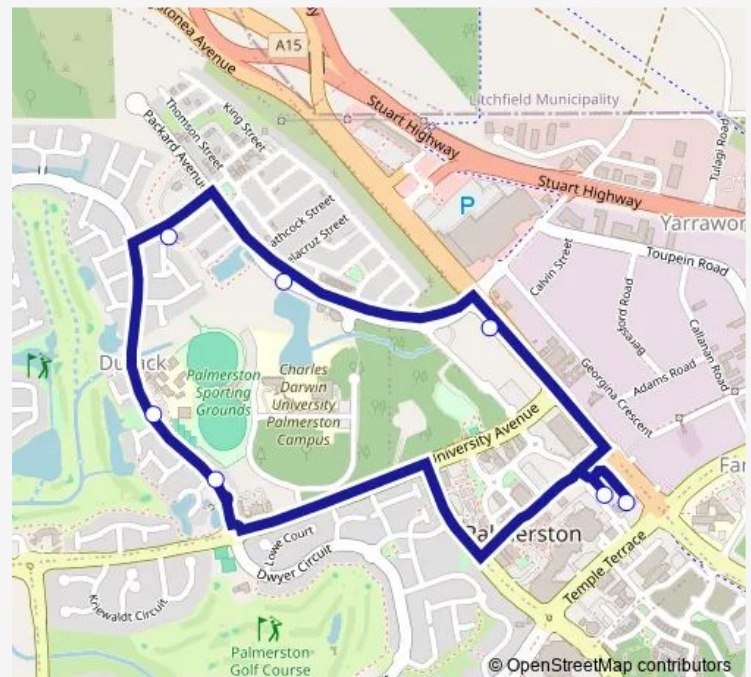

Bus 87 Palmerston - Durack Heights

[Go to website](#)

Direction

Palmerston Interchange — Palmerston Interchange

7 stops

[Open route schedule](#)

Palmerston Interchange

Roystonea Ave before Packard Ave

Packard Ave

Nichols Street

Durack School

Woodlake Boulevard

Palmerston Interchange

Route schedule

Palmerston Interchange — Palmerston Interchange

Monday 06:16-19:13

Tuesday 06:16-19:13

Wednesday 06:16-19:13

Thursday 06:16-19:13

Friday 06:16-19:13

Saturday 07:01-19:03

Sunday 08:01-19:06

Route info

Direction: Palmerston Interchange

Stops: 7

Trip Duration: 0 hour 12 min

87 Bus time schedules and route maps are available in an offline PDF at busmaps.com. Use the busmaps.com website to see live bus times, train schedule or subway schedule, and step-by-step directions for all public transit in Darwin