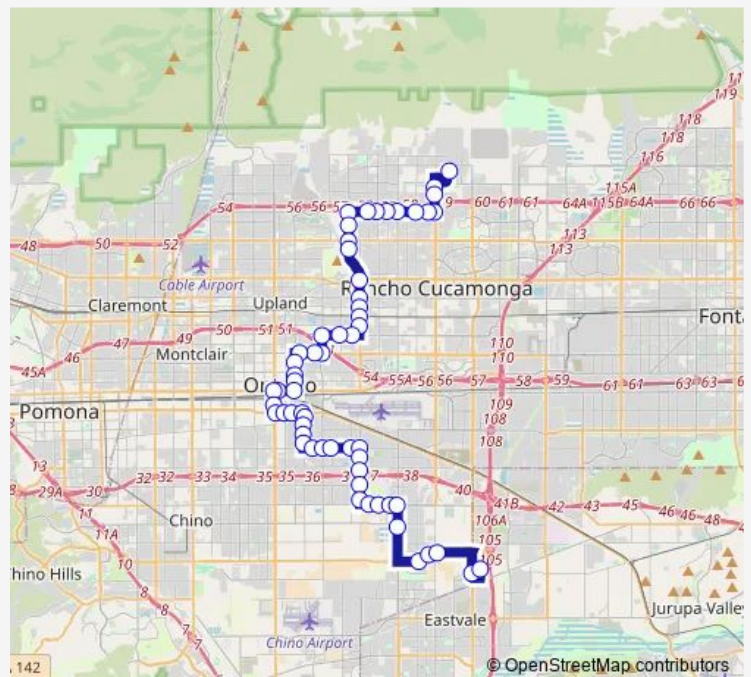

Vineyard @ Cedar Nb Fs

Francis @ Vineyard Wb Fs

Francis @ Baker Wb Fs

**Route schedule**

Goodman @ Goodman Nb Fs 01 — Chaffey College

Monday 15:37-15:30

Tuesday 15:37-15:30

Wednesday 15:37-15:30

Thursday 15:37-15:30

Friday 15:37-15:30

Saturday —

Sunday —

**Route info**

Direction: Goodman @ Goodman Nb Fs 01

Stops: 68

Trip Duration: 1 hour 38 min