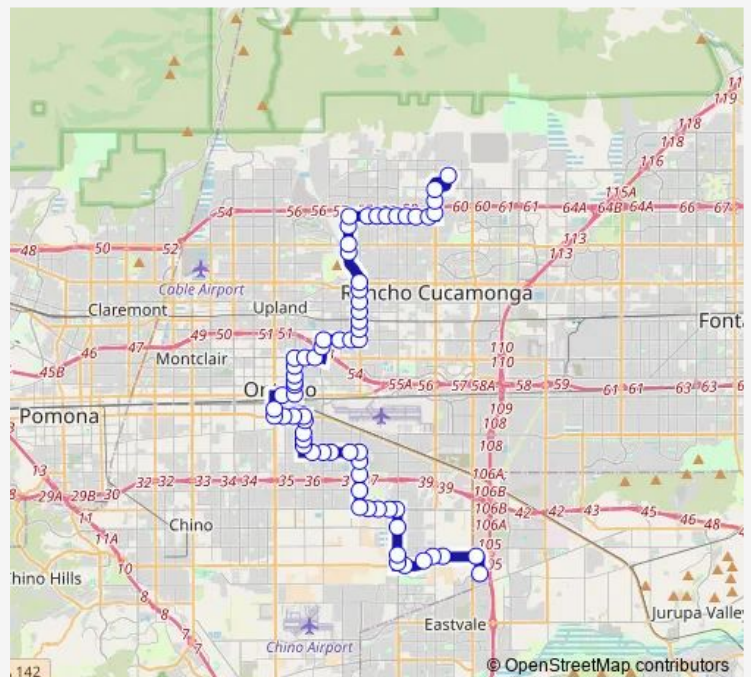

Vineyard @ 7th Sb Fs

6th @ Corona Wb Ns

6th @ Baker Wb Fs

Route schedule

Chaffey College — Goodman @ Goodman Nb Fs 01

Monday 05:01-20:05

Tuesday 05:01-20:05

Wednesday 05:01-20:05

Thursday 05:01-20:05

Friday 05:01-20:05

Saturday 05:59-19:08

Sunday —

Route info

Direction: Chaffey College

Stops: 59

Trip Duration: 1 hour 15 min

87 — Eastvale-Ontario-Chaffey College

Grove @ 6th Sb Fs

4th @ Grove Wb Fs

4th @ Cucamonga Wb Fs

4th @ Berlyn Wb Fs

Campus @ I St Sb Ns

Campus @ F St Sb Fs

Campus @ Dst Sb Ns