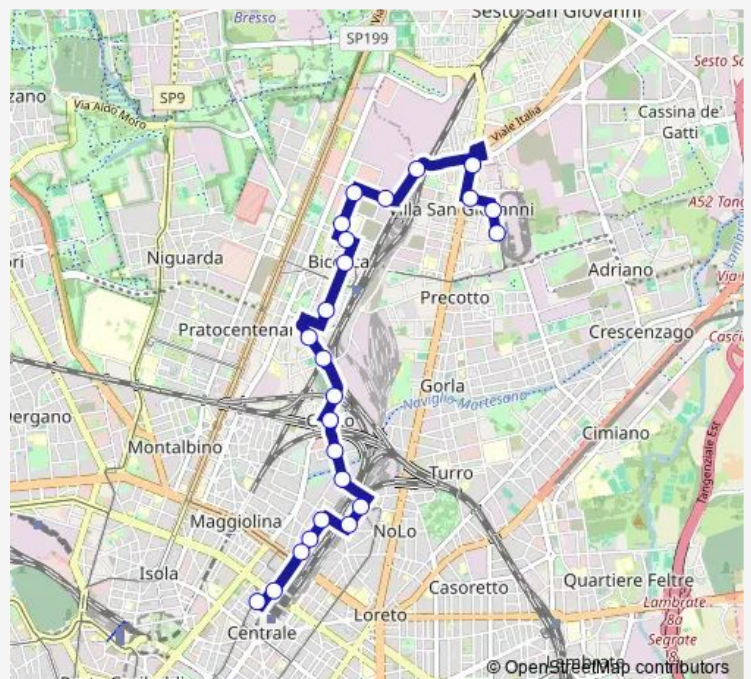

teatro arcimboldi

arcimboldi ateneo nuovo

universita' bicocca

### Route schedule

stazione centrale m2 m3 — universita' bicocca

Monday 06:53-19:30

Tuesday 06:53-19:30

Wednesday 06:53-19:30

Thursday 06:53-19:30

Friday 06:53-19:30

Saturday —

### Route info

Direction: stazione centrale m2 m3

Stops: 15

Trip Duration: 0 hour 24 min

87 — stz centrale - villa san giovanni m1

## Route info

Direction: via anassagora via pindaro

Stops: 24

Trip Duration: 0 hour 26 min

87 Bus time schedules and route maps are available in an offline PDF at [busmaps.com](https://busmaps.com). Use the [busmaps.com](https://busmaps.com) website to see live bus times, train schedule or subway schedule, and step-by-step directions for all public transit in Milan