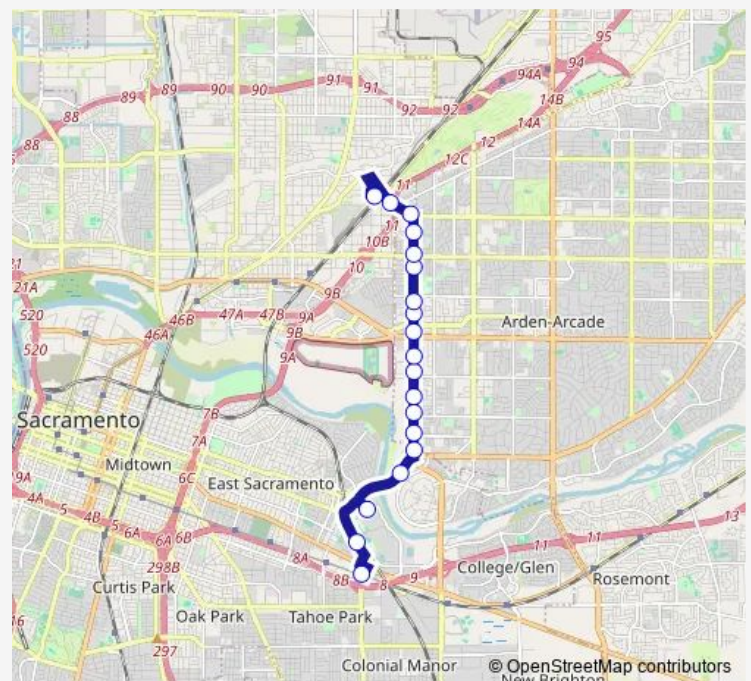

### Direction

University/65th LRT & BAY 1 (Eb) — Arcade & Marconi LRT (Nb)

19 stops

[Open route schedule](#)

University/65th LRT & BAY 1 (Eb)

Elvas AVE & 62nd ST (Nb)

Carlson DR & State Univ Drive North (Eb)

### Route schedule

University/65th LRT & BAY 1 (Eb) — Arcade & Marconi LRT (Nb)

Monday 05:58-20:58

Tuesday 05:58-20:58

Wednesday 05:58-20:58

Thursday 05:58-20:58

Friday 05:58-20:58

Saturday 06:43-21:13

### Route info

Direction: University/65th LRT & BAY 1 (Eb)

Stops: 19

Trip Duration: 0 hour 32 min

87 — Howe

## Direction

Arcade & Marconi LRT (Nb) — University/65th LRT & BAY 1 (Eb)

20 stops

[Open route schedule](#)

Arcade & Marconi LRT (Nb)

Marconi AVE & Connie DR (Eb)

Marconi AVE & Darwin ST (Eb)

Howe AVE & Marconi AVE (Sb)