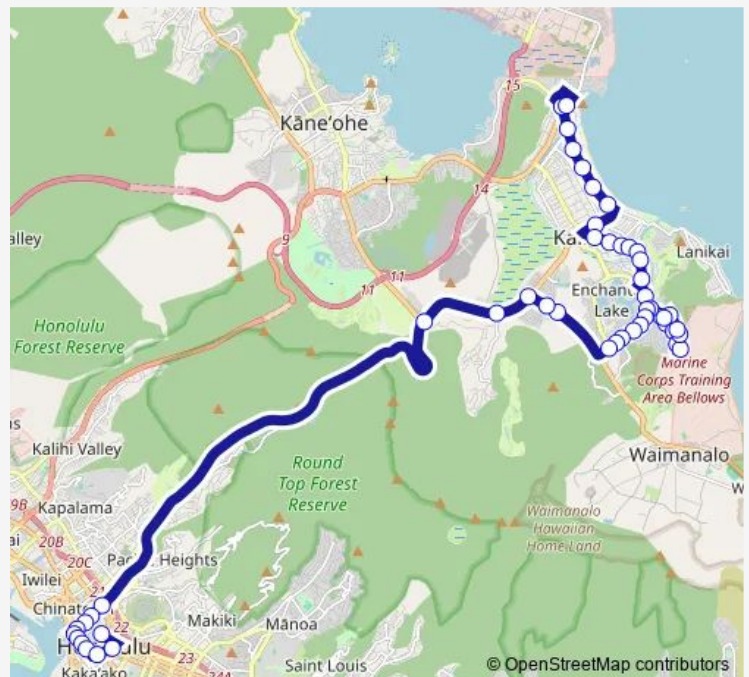

Bus 87 Windward Express-Kailua

[Go to website](#)

Direction

Kaneohe BAY DR + Mokapu BI — S Beretania ST + Punchbowl St

49 stops

[Open route schedule](#)

Kaneohe BAY DR + Mokapu BI

Mokapu RD + OPP Kalaheo Ave

Thursday 05:47-06:01

Friday 05:47-06:01

Saturday —

Sunday —

Route info

Direction: Kaneohe BAY DR + Mokapu BI

Stops: 49

Trip Duration: 1 hour 1 min

87 — Windward Express-Kailua

Kupau ST + Kupau Pl

Kupau ST + Apokula St

Kupau ST + Kina St

Kina ST + Hele St

Hele ST + Keolu Dr

Keolu DR + OPP Hele St

Keolu DR + OPP Nanihalei St

Thursday 16:12-16:41

Friday 16:12-16:41

Saturday —

Sunday —

Route info

Direction: Alapai Transit Center (Stops 1-4)

Stops: 48

Trip Duration: 1 hour 11 min