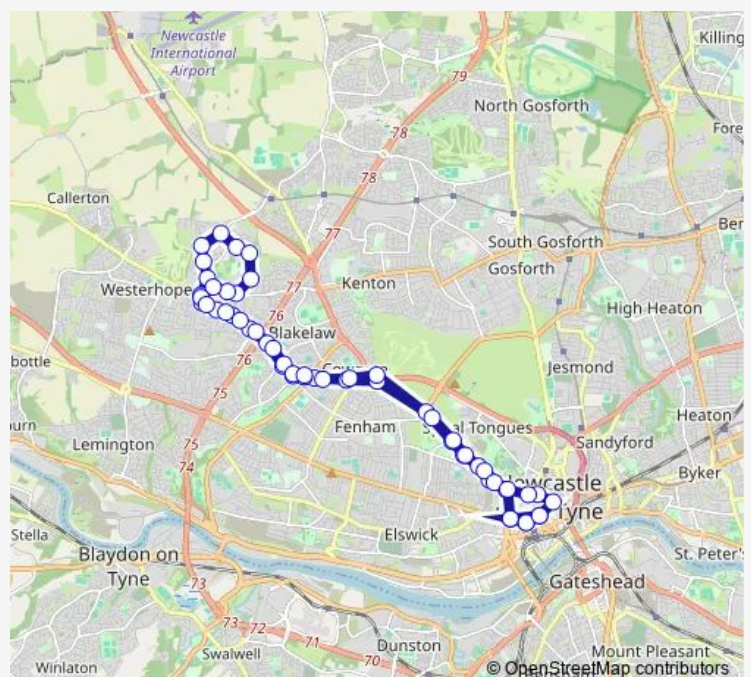

Stamfordham Road - Pooley Road

Stamfordham Road-Western By Pass

Stamfordham Road-Denton Way

Stamfordham Road-Queens Road

Route schedule

Westgate Rd-Rutherford St — Newcastle Grainger Street

Monday 06:01-16:24

Tuesday 06:01-16:24

Wednesday 06:01-16:24

Thursday 06:01-16:24

Friday 06:01-16:24

Saturday 08:12-17:24

Sunday —

Route info

Direction: Westgate Rd-Rutherford St

Stops: 55

Trip Duration: 0 hour 56 min

Stamfordham Road-Highfield Close

Stamfordham Road - Beaumont Terrace

Newbiggin Lane - Crispin Court

Newbiggin Lane-Redburn Road

Bedeburn Road-Westgarth

Newbiggin Hall Bedeburn Road

Bedeburn Road-East Thorpe

Trevelyan Drive - Eastgarth

Trevelyan Drive-Eastgarth

Trevelyan Drive-Langleeford Road

Trevelyan Drive-Etal Lane

Trevelyan Drive-Mortimer Avenue

Trevelyan Drive-Anson Place

Newbiggin Lane - Stamfordham Road