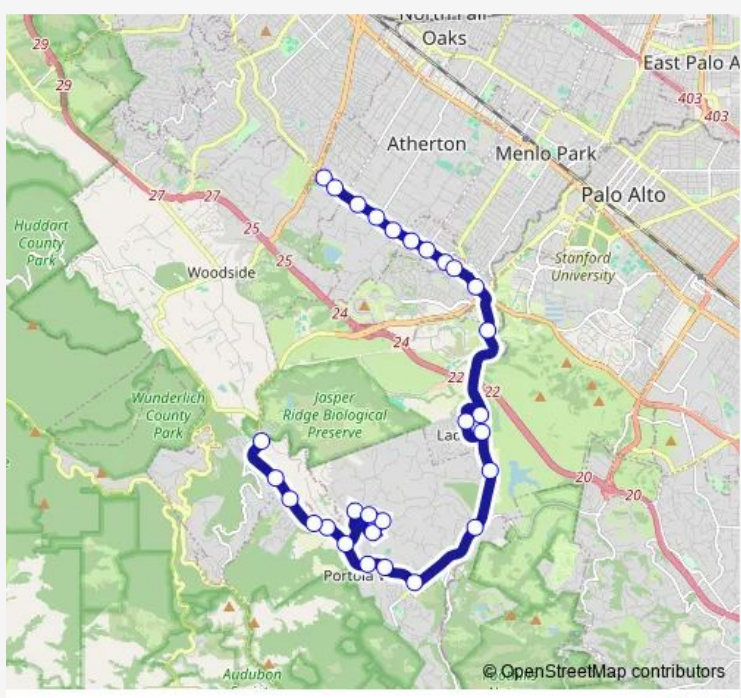

Bus 87 Woodside High - Portola Valley

[Go to website](#)

Direction
 Alameda de las Pulgas & Hull Ave — Portola Rd & Family Farm Rd
 29 stops
[Open route schedule](#)

- Alameda de las Pulgas & Hull Ave
- Alameda de las Pulgas & Inyo Pl
- Alameda de las Pulgas & Fletcher Dr
- Alameda de las Pulgas & Atherton Ave
- Alameda de las Pulgas & Walsh Rd
- Alameda de las Pulgas & Manzanita Ave
- Alameda de las Pulgas & Valparaiso Ave
- Alameda de las Pulgas & Avy Ave
- Alameda de las Pulgas & Sharon Rd
- Santa Cruz Ave & Palo Alto Way
- Alpine Rd & Wildwood Ln
- La Cuesta Dr & Alpine Rd-Aliso Way
- La Cuesta Dr & W Floresta Way
- La Mesa Dr & Alpine Rd
- Alpine Rd & Westridge Dr
- Alpine Rd & Golden Oak Dr
- Portola Rd & Alpine Rd
- Portola Rd & Woodside Ave
- Portola Rd & Grove Dr
- Westridge Dr & Cervantes Rd
- Ormondale School

Route schedule

Alameda de las Pulgas & Hull Ave — Portola Rd & Family Farm Rd

Monday	16:00
Tuesday	16:00
Wednesday	14:50
Thursday	16:00
Friday	16:00
Saturday	—
Sunday	—

Route info

Direction: Alameda de las Pulgas & Hull Ave

Stops: 29

Trip Duration: 0 hour 36 min

87 — Woodside High - Portola Valley **BusMaps**

Shawnee Pass & Cervantes Rd

Cervantes Rd & Meadwood Dr

Portola Rd & Westridge Dr

Portola Valley Town Hall

Portola Rd & Village Sq

Portola Rd & Santa Maria Ave

Portola Rd & First Family Farm

Portola Rd & Family Farm Rd

87 Bus time schedules and route maps are available in an offline PDF at busmaps.com. Use the busmaps.com website to see live bus times, train schedule or subway schedule, and step-by-step directions for all public transit in Redwood City