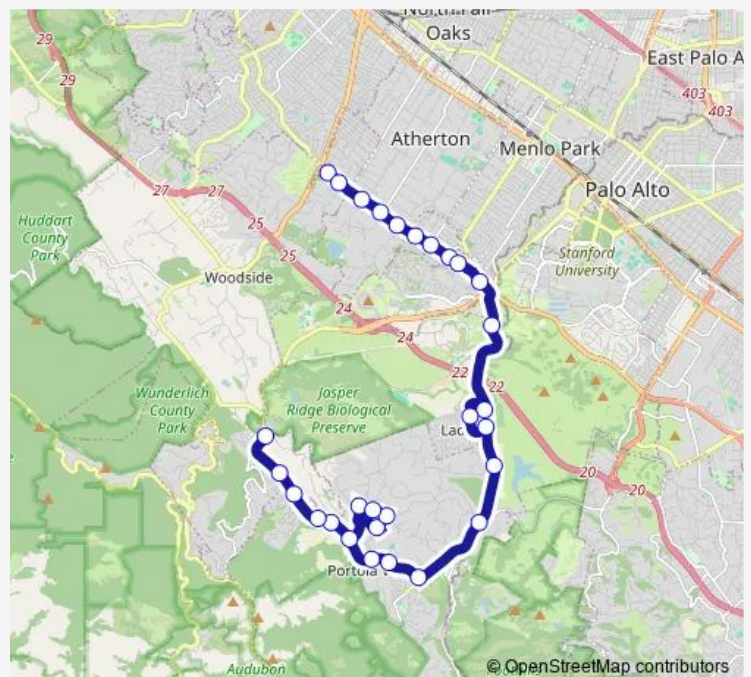

Bus 87 Woodside High - Portola Valley

[Go to website](#)

Direction

Alameda de las Pulgas & Hull Ave — Portola Rd & Family Farm Rd

29 stops

[Open route schedule](#)

- Alameda de las Pulgas & Hull Ave
- Alameda de las Pulgas & Inyo Pl
- Alameda de las Pulgas & Fletcher Dr
- Alameda de las Pulgas & Atherton Ave
- Alameda de las Pulgas & Walsh Rd
- Alameda de las Pulgas & Manzanita Ave
- Alameda de las Pulgas & Valparaiso Ave
- Alameda de las Pulgas & Avy Ave
- Alameda de las Pulgas & Sharon Rd
- Santa Cruz Ave & Palo Alto Way
- Alpine Rd & Wildwood Ln
- La Cuesta Dr & Alpine Rd-Aliso Way
- La Cuesta Dr & W Floresta Way
- La Mesa Dr & Alpine Rd
- Alpine Rd & Westridge Dr
- Alpine Rd & Golden Oak Dr
- Portola Rd & Alpine Rd
- Portola Rd & Woodside Ave
- Portola Rd & Grove Dr
- Westridge Dr & Cervantes Rd
- Ormondale School

Route schedule

Alameda de las Pulgas & Hull Ave — Portola Rd & Family Farm Rd

Monday	16:00
Tuesday	16:00
Wednesday	14:50
Thursday	16:00
Friday	16:00
Saturday	—
Sunday	—

Route info

Direction: Alameda de las Pulgas & Hull Ave

Stops: 29

Trip Duration: 0 hour 36 min

87 — Woodside High - Portola Valley

Shawnee Pass & Cervantes Rd

Cervantes Rd & Meadwood Dr

Portola Rd & Westridge Dr

Portola Valley Town Hall

Portola Rd & Village Sq

Portola Rd & Santa Maria Ave

Portola Rd & First Family Farm

Portola Rd & Family Farm Rd

87 Bus time schedules and route maps are available in an offline PDF at busmaps.com. Use the busmaps.com website to see live bus times, train schedule or subway schedule, and step-by-step directions for all public transit in Redwood City