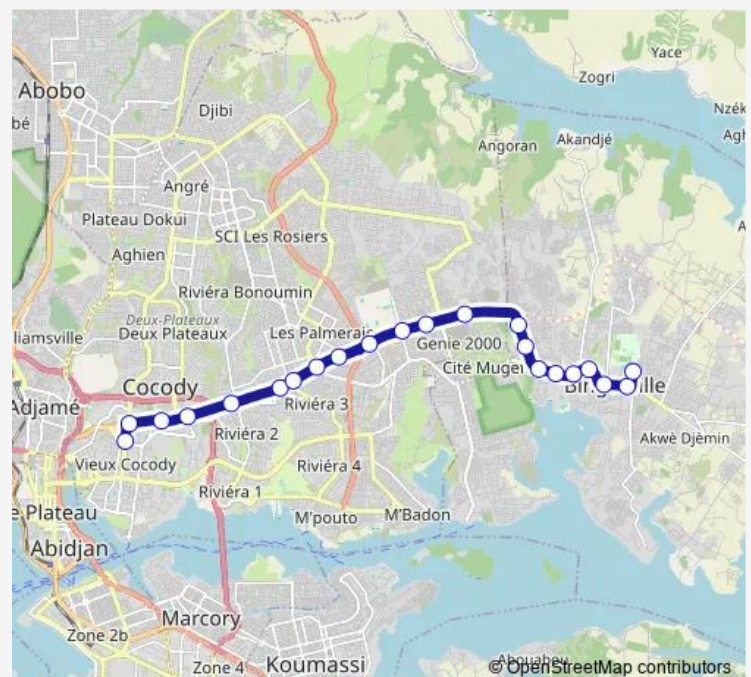

Bus 87 Carrefour la Vie ↔ Terminus Bingerville

[Go to website](#)

Direction

Carrefour Rti — Terminus Hopital Mere-Enfant

22 stops

[Open route schedule](#)

Carrefour Rti

Carrefour la Vie

Lycee Jeune Fille de Bingerville

Lycée Garçon de Bingerville

Paroisse St Augustin

Route schedule

Carrefour Rti — Terminus Hopital Mere-Enfant

Monday 06:00

Tuesday 06:00

Wednesday 06:00

Thursday 06:00

Friday 06:00

Saturday 06:00

Sunday 06:00

Route info

Direction: Carrefour Rti

Stops: 22

Trip Duration: 0 hour 50 min

87 — Carrefour la Vie ↔ Terminus Bingerville

Direction

Terminus Hopital Mere-Enfant — Carrefour Rti

25 stops

[Open route schedule](#)

Terminus Hopital Mere-Enfant

Paroisse St Augustin

Lycée Garçon Bingerville