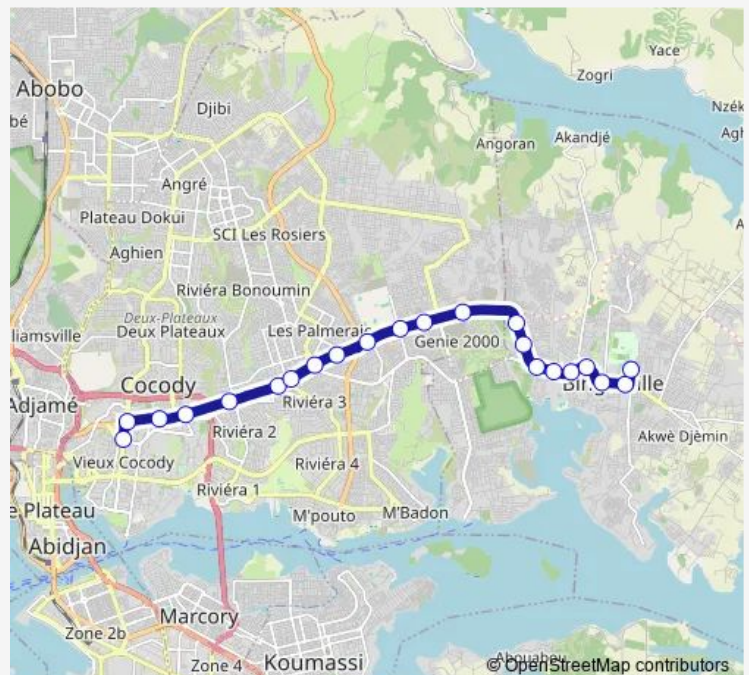

Bus 87 Carrefour la Vie ↔ Terminus Bingerville

[Go to website](#)

Direction

Carrefour Rti — Terminus Hopital Mere-Enfant

22 stops

[Open route schedule](#)

Carrefour Rti

Carrefour la Vie

Lycee Jeune Fille de Bingerville

Lycée Garçon de Bingerville

Paroisse St Augustin

Route schedule

Carrefour Rti — Terminus Hopital Mere-Enfant

Monday 06:00

Tuesday 06:00

Wednesday 06:00

Thursday 06:00

Friday 06:00

Saturday 06:00

Sunday 06:00

Route info

Direction: Carrefour Rti

Stops: 22

Trip Duration: 0 hour 50 min

87 — Carrefour la Vie ↔ Terminus Bingerville

Direction

Terminus Hopital Mere-Enfant — Carrefour Rti

25 stops

[Open route schedule](#)

Terminus Hopital Mere-Enfant

Paroisse St Augustin

Lycée Garçon Bingerville