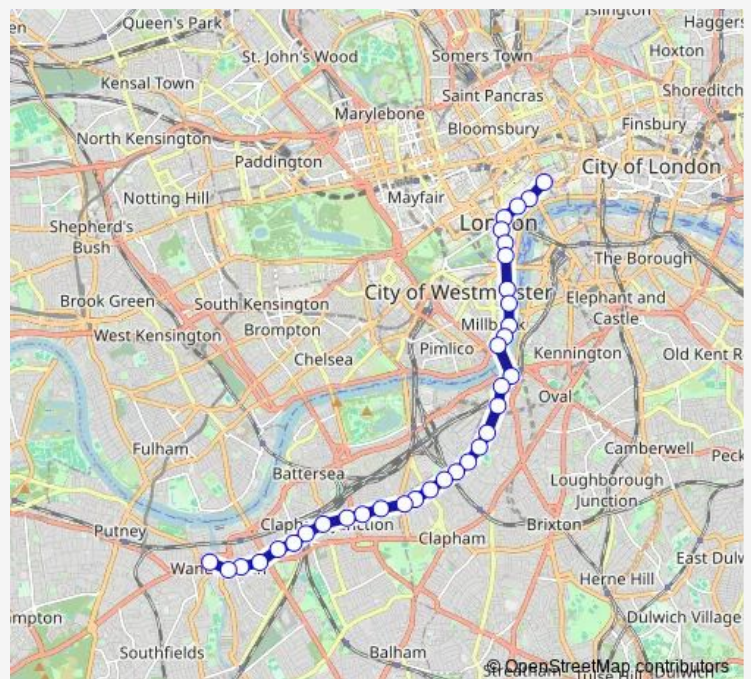

Covent Garden Market East Side

Vauxhall Bus Station

Vauxhall Bridge Road

Route schedule

Wandsworth Plain — Aldwych / Drury Lane

Monday 00:10-23:58

Tuesday 00:10-23:58

Wednesday 00:10-23:58

Thursday 00:10-23:58

Friday 00:10-23:58

Saturday 00:10-23:58

Sunday 00:10-23:58

Route info

Direction: Wandsworth Plain

Stops: 29

Trip Duration: 0 hour 48 min

87 — Wandsworth - Clapham Junction - Vauxhall - Trafalgar Square - Aldwych

Tate Britain / Millbank Millennium Pier

Lambeth Bridge (SW1)

Horseferry Road

Westminster Station / Parliament Square

Horse Guards Parade

Sunday 00:10-23:58

Route info

Direction: Aldwych / Bush House

Stops: 34

Trip Duration: 0 hour 41 min

Lavender Hill Police Station

Clapham Junction Station

Plough Road