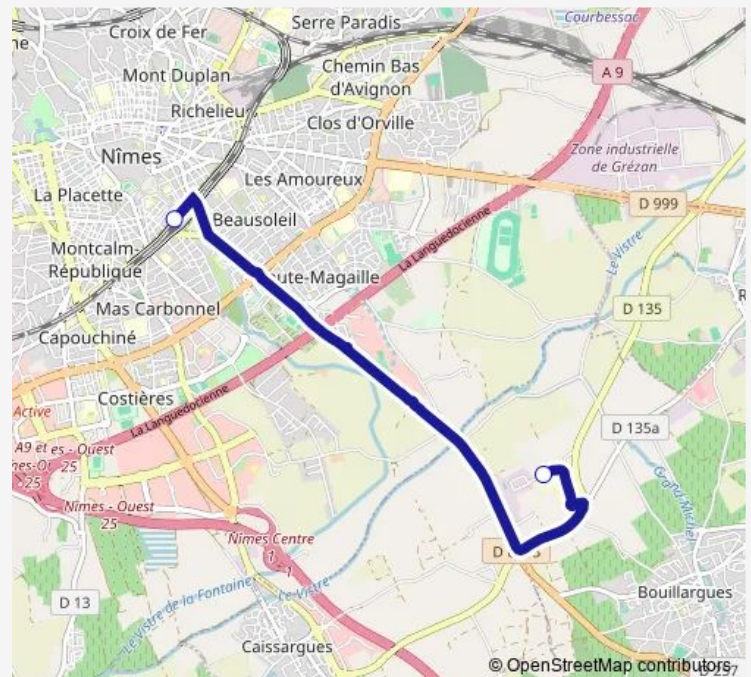

Bus 87 Condamine - Gare Triaire

[Go to website](#)

Direction

Gare Triaire — Condamine

2 stops

[Open route schedule](#)

Gare Triaire

Condamine

Route schedule

Gare Triaire — Condamine

Monday	09:00-17:45
Tuesday	09:00-17:45
Wednesday	09:00-17:45
Thursday	09:00-17:45
Friday	09:00-17:45
Saturday	09:00-17:45
Sunday	—

Route info

Direction: Gare Triaire

Stops: 2

Trip Duration: 0 hour 15 min

87 — Condamine - Gare Triaire

Direction

Condamine — Gare Triaire

2 stops

[Open route schedule](#)

Condamine

Gare Triaire

Route schedule

Condamine — Gare Triaire

Monday	09:15-18:15
Tuesday	09:15-18:15
Wednesday	09:15-18:15
Thursday	09:15-18:15
Friday	09:15-18:15
Saturday	09:15-18:15
Sunday	—

Route info

Direction: Condamine