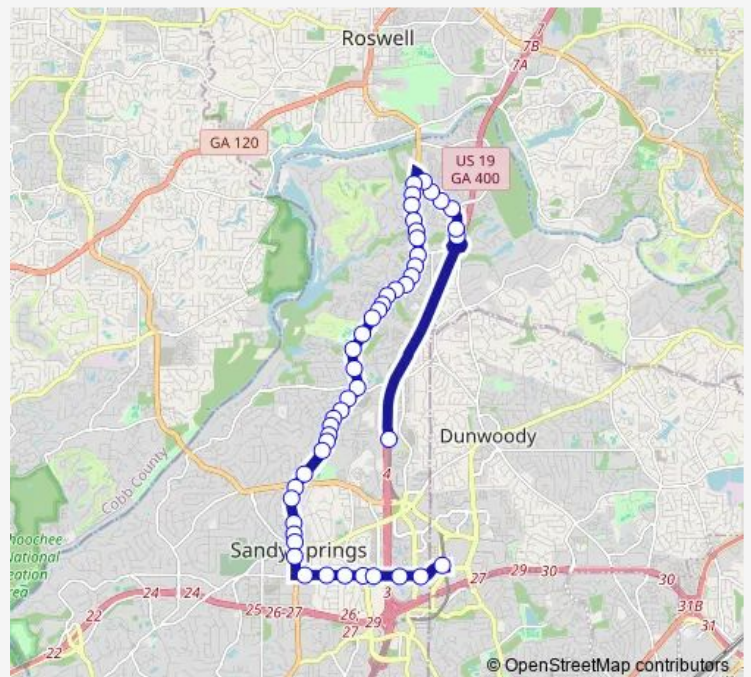

Roswell RD @ Grogans Ferry Rd

Roswell RD @ 7878

Roswell RD @ 7840

Route schedule

North Springs Station — Dunwoody Station

Monday 05:10-00:10⁺¹

Tuesday 05:10-00:10⁺¹

Wednesday 05:10-00:10⁺¹

Thursday 05:10-00:10⁺¹

Friday 05:10-00:10⁺¹

Saturday 05:35-24:00

Sunday 05:35-24:00

Route info

Direction: North Springs Station

Stops: 48

Trip Duration: 0 hour 47 min

87 — Roswell Road / Sandy Springs

Roswell RD @ Morgan Falls Rd

Roswell RD @ 7730

Roswell RD @ Cimarron Pkwy

Roswell RD @ Trowbridge Rd

Roswell RD NE @ Dalrymple RD Ne

Roswell RD NE @ 7256

Roswell RD NE @ 7155

Saturday 06:20-23:55

Sunday 06:20-23:55

Route info

Direction: Dunwoody Station

Stops: 49

Trip Duration: 0 hour 35 min

Roswell RD NE @ Trowbridge Rd

Roswell RD @ 7525