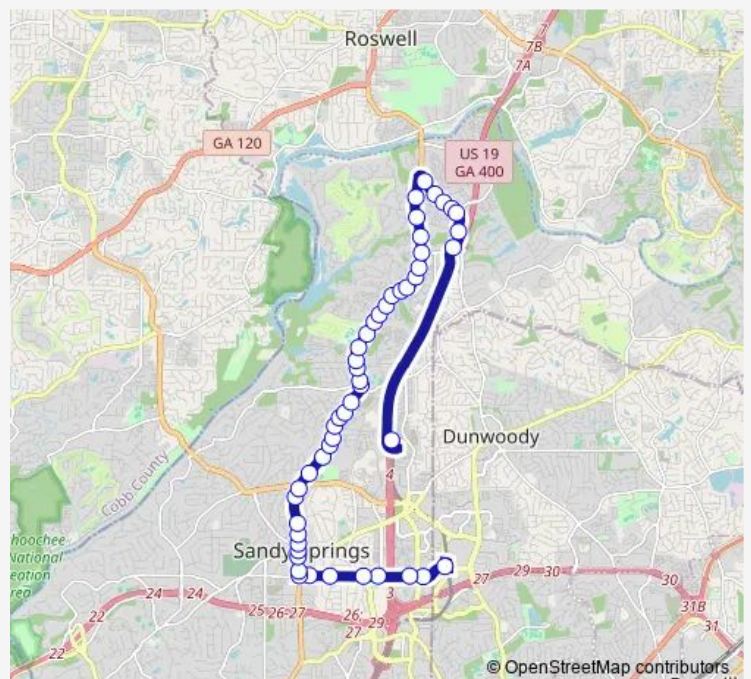

Roswell RD NE @ 6851

Roswell RD NE @ 6925

Roswell RD NE @ Spalding DR Ne

Roswell RD NE @ 7070

Route schedule

Dunwoody Station — North Springs Station

Monday 04:53-00:38⁺¹

Tuesday 04:53-00:38⁺¹

Wednesday 04:53-00:38⁺¹

Thursday 04:53-00:38⁺¹

Friday 04:53-00:38⁺¹

Saturday 06:20-23:55

Sunday 06:20-23:55

Route info

Direction: Dunwoody Station

Stops: 50

Trip Duration: 0 hour 49 min

87 — Roswell Road / Sandy Springs

Roswell RD NE @ 7140

Roswell RD NE @ 7155

Roswell RD NE @ 7256

Roswell RD NE @ Dalrymple RD Ne

Roswell RD NE @ 7447

Roswell RD NE @ Trowbridge Rd

Route info

Direction: North Springs Station

Stops: 48

Trip Duration: 0 hour 34 min

Roswell RD NE @ Dalrymple RD Ne

Roswell RD NE @ 7256

Roswell RD NE @ 7155

Roswell RD NE @ 7100