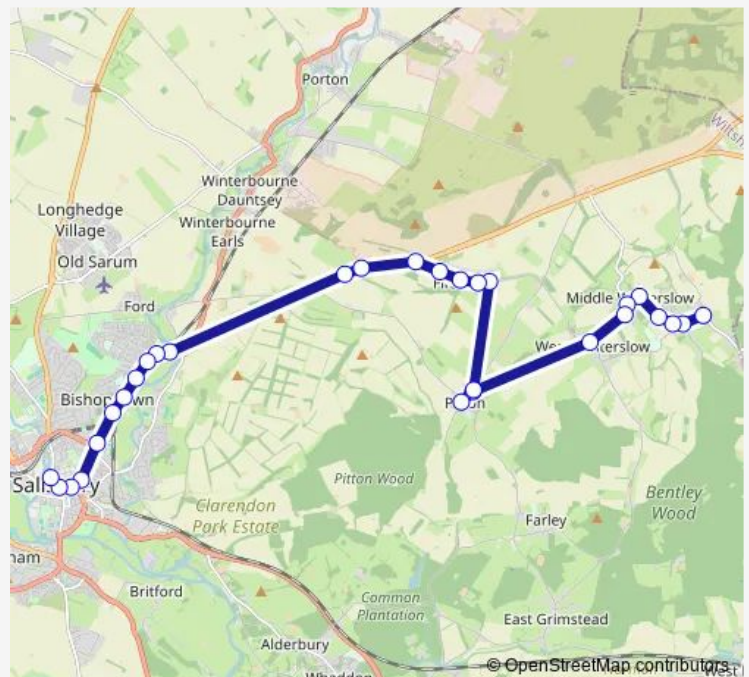

Ilyton Avenue

Maple Drive

Old Police House

Firs Road Top

Figsbury Ring

Clearway Garage

St Thomas Bridge

Hampton Park Roundabout

### Route schedule

Gunville Hill — Tesco

Monday 19:05

Tuesday 19:05

Wednesday 19:05

Thursday 19:05

Friday 19:05

Saturday 19:05

### Route info

Direction: Gunville Hill

Stops: 29

Trip Duration: 0 hour 32 min

87 — Salisbury - Firsdow - Winterslow - Lopcombe Corner

BusMaps

P&R

Cheverell Avenue