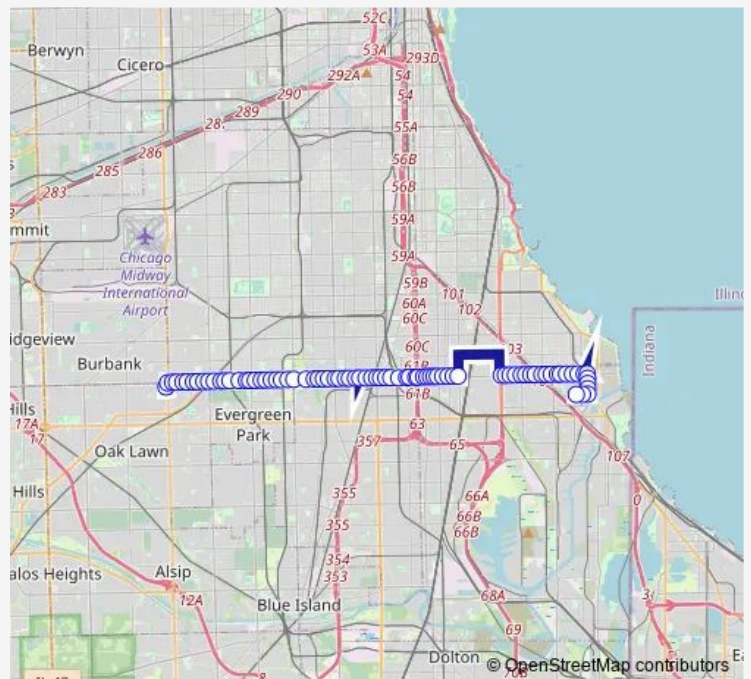

87th Street & Lawndale

87th Street & Central Park

3400 W 87th Street

3300 W 87th Street

87th Street & Kedzie

87th Street & Albany

87th Street & Sacramento

87th Street & Francisco

87th Street & California

Route schedule

87th Street & Cicero Terminal — 91st Street & Houston

Monday	00:04-23:44
Tuesday	00:05-23:44
Wednesday	00:05-23:44
Thursday	00:05-23:44
Friday	00:05-23:44
Saturday	00:05-23:43
Sunday	00:04-23:43

Route info

Direction: 87th Street & Cicero Terminal

Stops: 80

Trip Duration: 1 hour 8 min

■ 87 — 87th

87th Street & Washtenaw

2600 W 87th Street

Beverly Country Club

87th Street & Western

87th Street & Longwood

87th Street & Damen

87th Street & Wolcott

87th Street & Wood

87th Street & Paulina

87th Street & Ashland

87th Street & Laflin