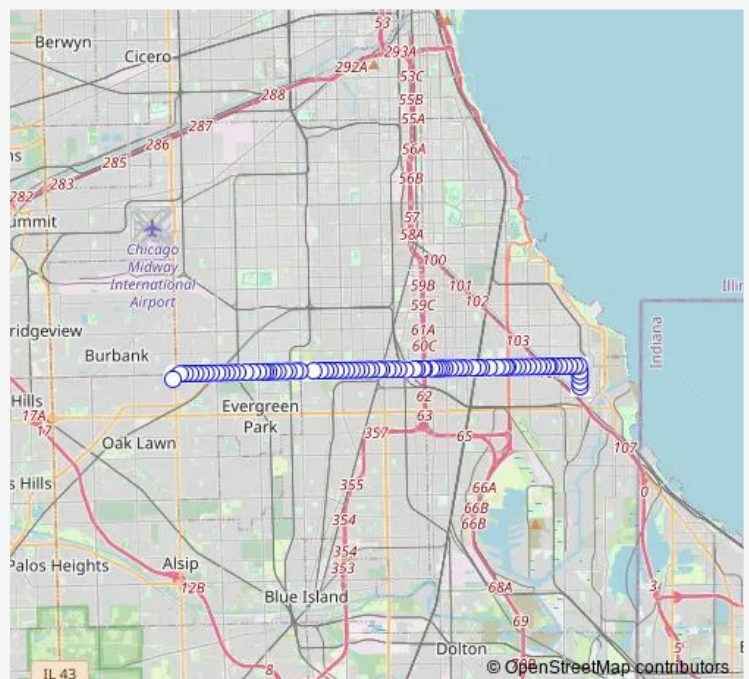

87th Street & California

Route schedule

87th Street & Cicero Terminal — 91st Street & Houston

Monday 00:04-23:44

Tuesday 00:05-23:44

Wednesday 00:05-23:44

Thursday 00:05-23:44

Friday 00:05-23:44

Saturday 00:05-23:43

Sunday 00:04-23:43

Route info

Direction: 87th Street & Cicero Terminal

Stops: 80

Trip Duration: 1 hour 5 min

87 — 87th

87th Street & Washtenaw

2600 W 87th Street

Beverly Country Club

87th Street & Western

87th Street & Longwood

87th Street & Damen

87th Street & Wolcott

87th Street & Wood

87th Street & Paulina

87th Street & Halsted

87th Street & Union

87th Street & Wallace

87th Street & Normal

87th Street & Holland

87th Street & Wentworth

87th Street & 200 West

87th Red Line Station