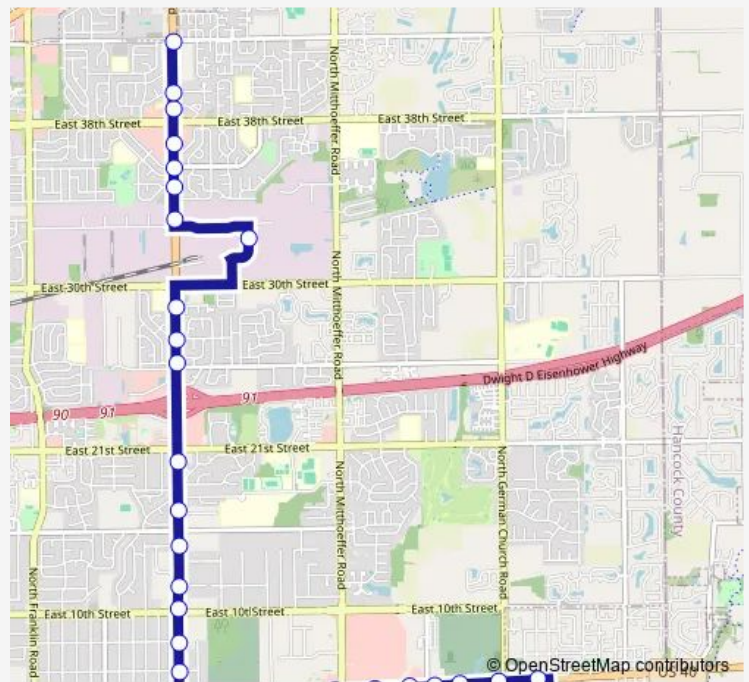

Bus 87 Eastside Connector

[Go to website](#)

Direction
 Meijer E Washington St — Post Rd and 42nd St
 31 stops
[Open route schedule](#)

- Meijer E Washington St
- Washington St & Monroe St
- Washington St & German Church Rd
- Washington St - 10700 E
- Washington St - 10600 E
- Washington St - 10400 E
- Washington St & Mitthoefer Rd
- Washington St & Mitthoefer Rd
- Washington St - 9600 E
- Washington St & Delbrick Ln
- Washington St - 9400 E
- Washington St & Galeston Ave
- Washington St & Post Rd
- Post Rd & New York St
- Post Rd & Michigan St
- Post Rd & 10th St
- Post Rd & 12th St
- Post Rd & 15th St
- Post Rd & 17th St
- Post Rd & 21st St
- Post Rd & 25th St

Route schedule

Meijer E Washington St — Post Rd and 42nd St

Monday	04:29-21:19
Tuesday	04:29-21:19
Wednesday	04:29-21:19
Thursday	04:29-21:19
Friday	04:29-21:19
Saturday	06:19-21:15
Sunday	07:19-20:20

Route info

Direction: Meijer E Washington St
 Stops: 31
 Trip Duration: 0 hour 24 min

Post Rd & Neptune Dr

Post Rd & Briergate Ct

Charnock St & E. 33rd St - Indigo East C

Post Rd & 33rd St

Post Rd & Frontenac Rd

Post Rd & 36th St

Saturday 06:39-21:39

Sunday 07:40-20:42

Route info

Direction: Post Rd and 42nd St

Stops: 36

Trip Duration: 0 hour 20 min

Mitthoefer Rd & Greenbrook Trail

Mitthoefer Rd & 10th St