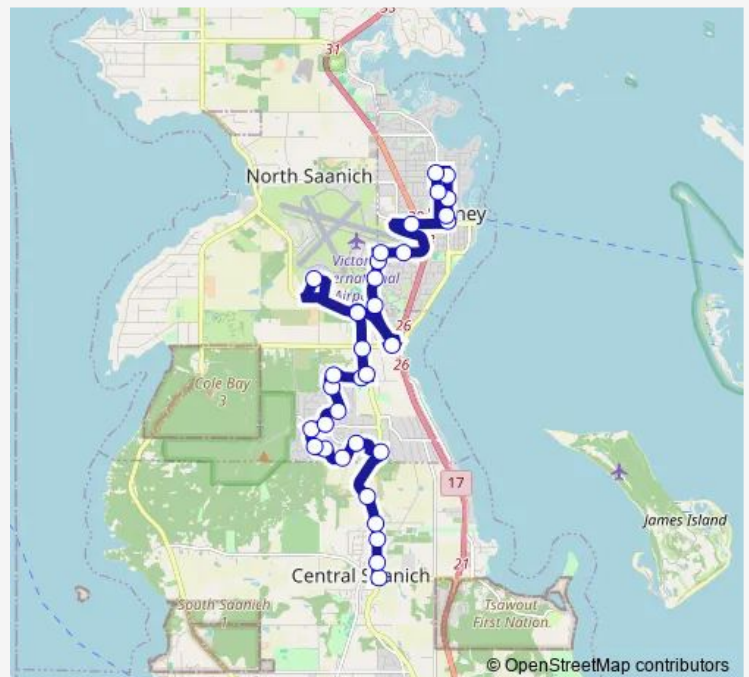

Route schedule

Saanichton Exch Bay D — James White Blvd at Fifth St

Monday	08:19-18:21
Tuesday	08:19-18:21
Wednesday	08:19-18:21
Thursday	08:19-18:21
Friday	08:19-18:21
Saturday	—
Sunday	—

Route info

Direction: Saanichton Exch Bay D

Stops: 34

Trip Duration: 0 hour 35 min

87 — Saanichton / Sidney via Dean Park

Mctavish Exch Bay D

Canora Rd at Summergate Blvd

Canora Rd at Norseman Rd

Canora Rd at De Havilland Way

Ocean Ave W at Canora Rd

Ocean Ave W at Epco Dr

Beacon Ave W at Hwy 17

Fifth St at Beacon Ave - Sidney Town Ctr

Fifth St at Henry Ave

Fifth St at Malaview Ave

Resthaven Dr at Malaview Ave

Resthaven Dr at Henry Ave

James White Blvd at Fifth St

Direction: James White Blvd at Fifth St

Stops: 30

Trip Duration: 0 hour 33 min

E Saanich Rd at Haldon Rd

E Saanich Rd at Newman Rd

E Saanich Rd at Polo Park Cres

E Saanich Rd at Wallace Dr

Saanichton Exch Bay C