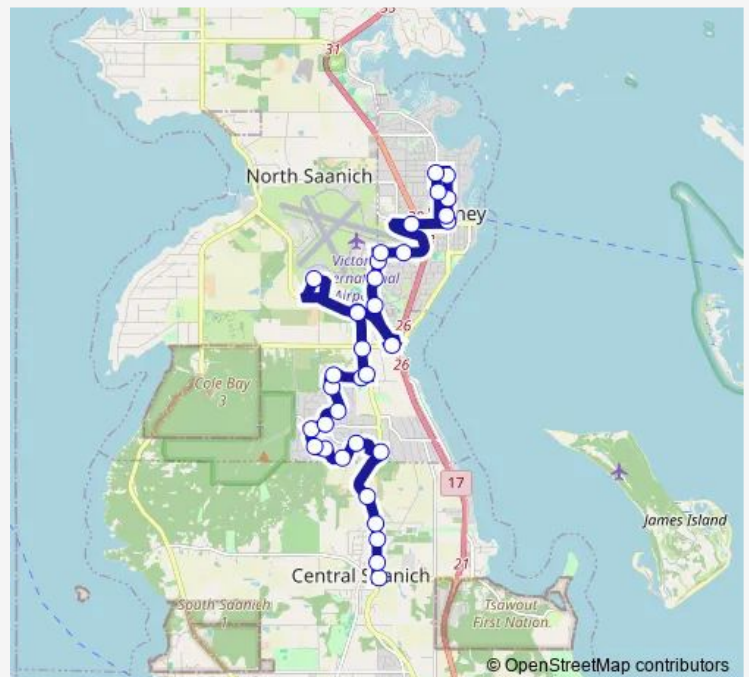

Route schedule

Saanichton Exch Bay D — James White Blvd at Fifth St

Monday	08:19-18:21
Tuesday	08:19-18:21
Wednesday	08:19-18:21
Thursday	08:19-18:21
Friday	08:19-18:21
Saturday	—
Sunday	—

Route info

Direction: Saanichton Exch Bay D

Stops: 34

Trip Duration: 0 hour 35 min

87 — Saanichton / Sidney via Dean Park

Mctavish Exch Bay D

Canora Rd at Summergate Blvd

Canora Rd at Norseman Rd

Canora Rd at De Havilland Way

Ocean Ave W at Canora Rd

Ocean Ave W at Epco Dr

Beacon Ave W at Hwy 17

Fifth St at Beacon Ave - Sidney Town Ctr

Fifth St at Henry Ave

Fifth St at Malaview Ave

Resthaven Dr at Malaview Ave

Resthaven Dr at Henry Ave

James White Blvd at Fifth St

Direction: James White Blvd at Fifth St

Stops: 30

Trip Duration: 0 hour 33 min

E Saanich Rd at Haldon Rd

E Saanich Rd at Newman Rd

E Saanich Rd at Polo Park Cres

E Saanich Rd at Wallace Dr

Saanichton Exch Bay C