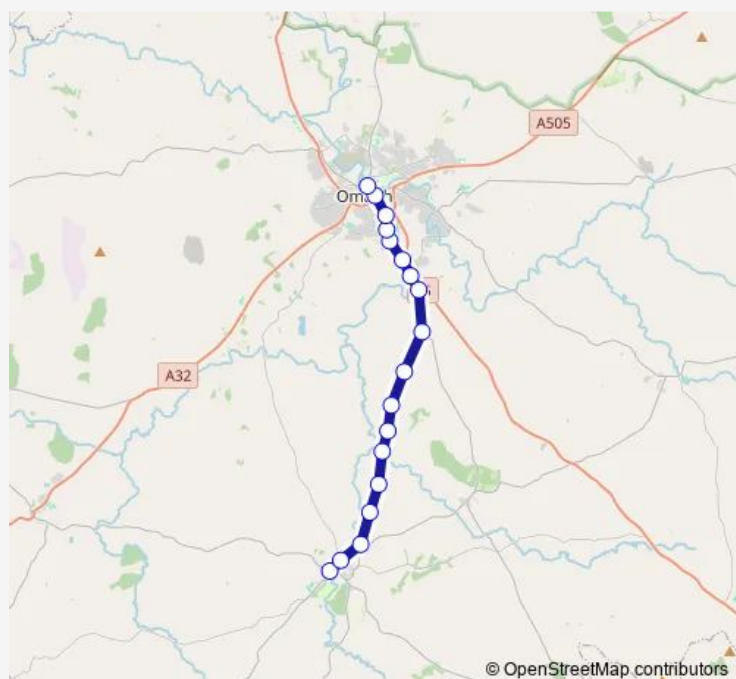

### Route info

Direction: Fintona

Stops: 18

Trip Duration: 0 hour 19 min

© OpenStreetMap contributors

87 — Fintona - Omagh Buscentre

BusMaps

**Direction**