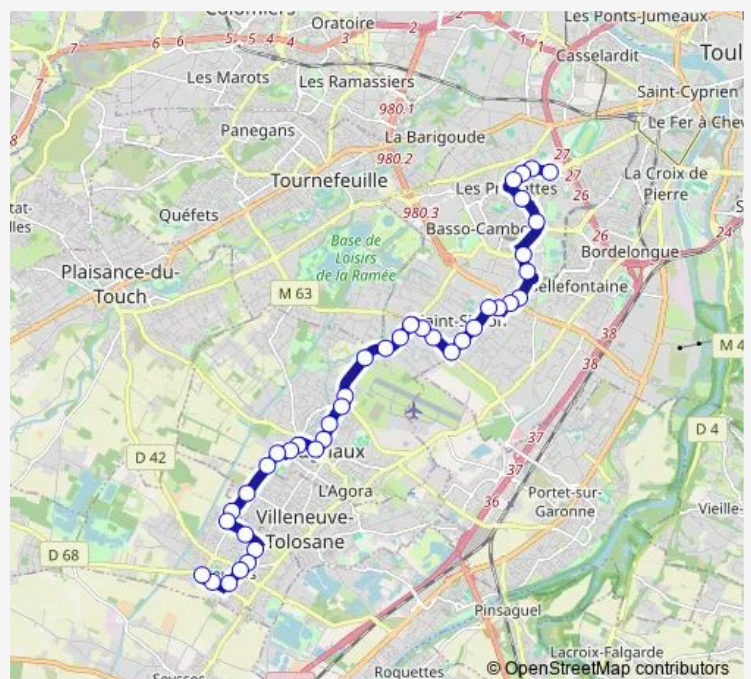

—

Sunday

07:25-13:25

Route info

Direction: Cité Scolaire Rive Gauche

Stops: 41

Trip Duration: 0 hour 43 min

Bachecame Petit Jean