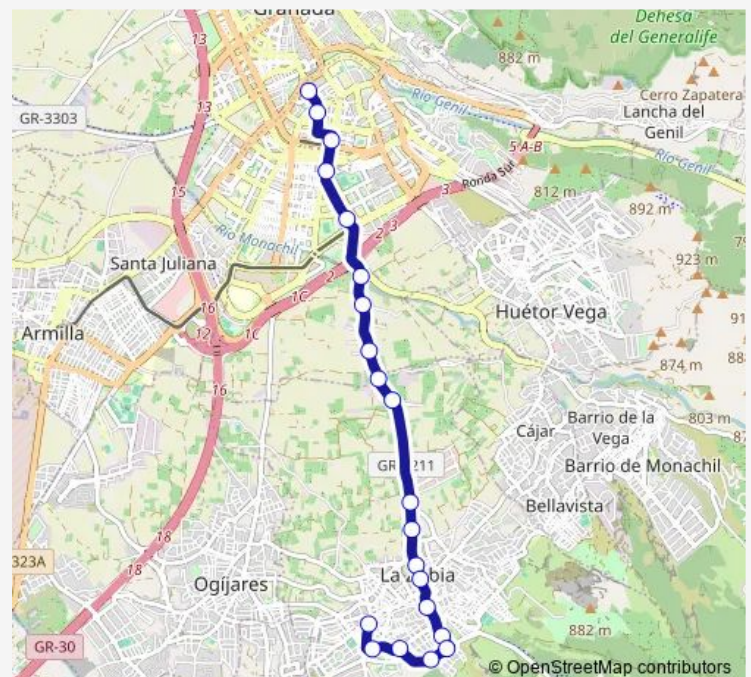

Thursday 06:45-22:20

Friday 06:45-22:20

Saturday 06:50-21:45

Sunday 07:50-21:45

Route info

Direction: Cno. Forestal 2

Stops: 26

Trip Duration: 0 hour 35 min

0175 — Granada - Zubia (L.Reina)

Andrés Segovia - Centro Cívico Zaidín V

Plaza Fontiveros V

Andrés Segovia 2

Manuel De Góngora 1 V

Tierno Galván

Direction

Tierno Galván — Cno. Forestal 2

21 stops

[Open route schedule](#)

Tierno Galván

Cno. De La Zubia

Plaza Fontiveros

Andrés Segovia 1

Palacio De Deportes

Ctra. De La Zubia 1

Route info

Direction: Tierno Galván

Stops: 21

Trip Duration: 0 hour 20 min

0175 Bus time schedules and route maps are available in an offline PDF at busmaps.com. Use the busmaps.com website to see live bus times, train schedule or subway schedule, and step-by-step directions for all public transit in Cajar