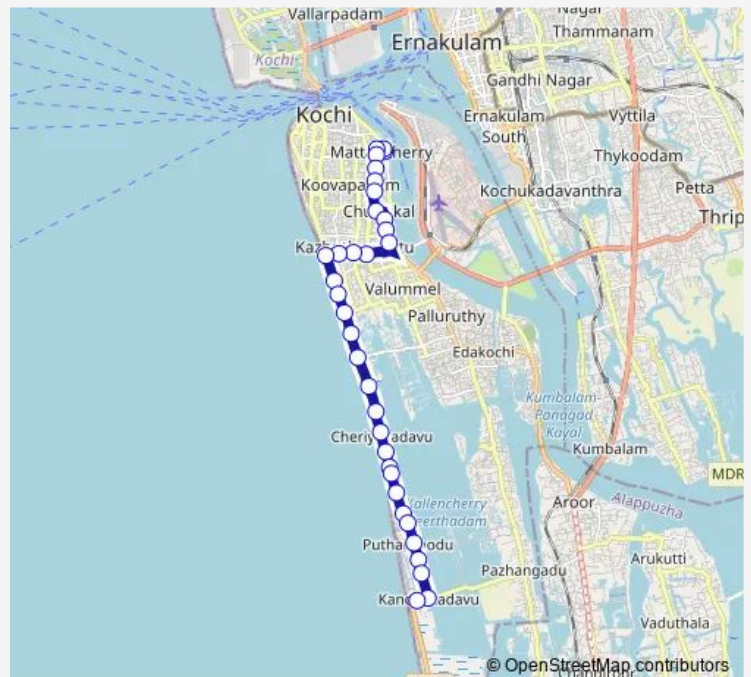

Thursday 06:00

Friday 06:00

Saturday 06:00

Sunday 06:00

Route info

Direction: Mattancherry

Stops: 34

Trip Duration: 0 hour 41 min