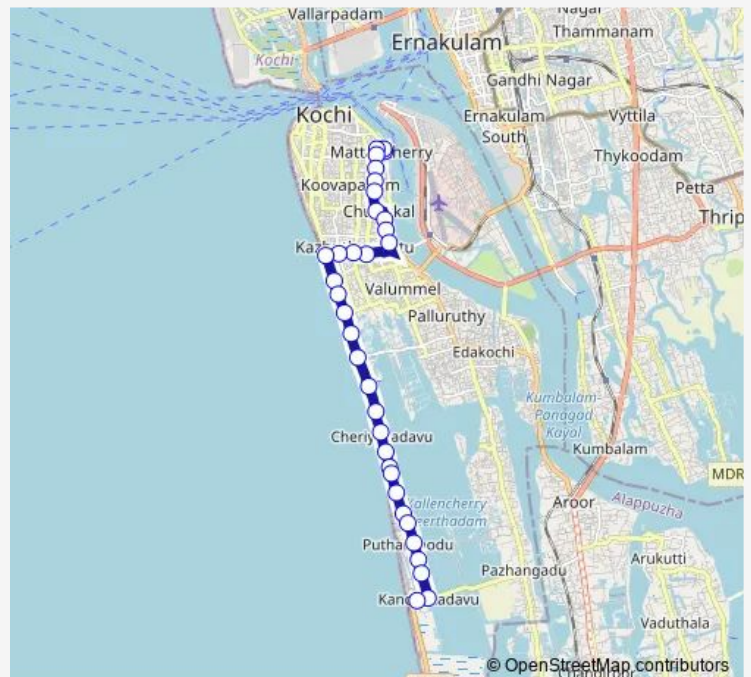

Thursday 06:00

Friday 06:00

Saturday 06:00

Sunday 06:00

Route info

Direction: Mattancherry

Stops: 34

Trip Duration: 0 hour 41 min