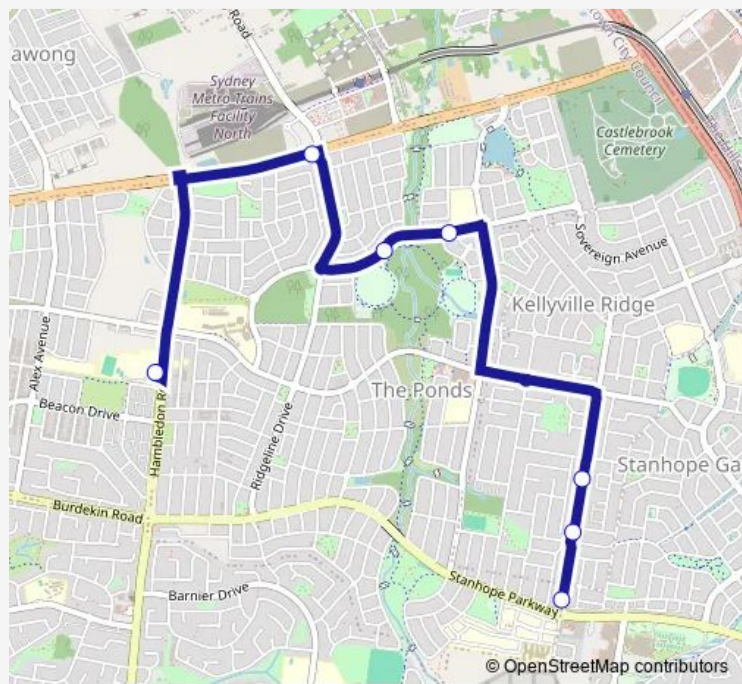

School Bus 6027 Conrad Rd after Stanhope Pwy to St John Paul II College

[Go to website](#)

Direction
 Conrad Rd After Stanhope Pkwy — St John Paul II College, Hambledon Rd
 7 stops
[Open route schedule](#)

- Conrad Rd After Stanhope Pkwy
- Conrad Rd Opp Oakvale Av
- Conrad Rd Before Silverwood St
- Greenview Pde After Watercress St
- Greenview Pde Opp 112
- Schofields Rd After Ridgeline Dr
- St John Paul II College, Hambledon Rd

Route schedule
 Conrad Rd After Stanhope Pkwy — St John Paul II College, Hambledon Rd

Monday	07:21
Tuesday	07:21
Wednesday	07:21
Thursday	07:21
Friday	07:21
Saturday	—
Sunday	—

Route info
 Direction: Conrad Rd After Stanhope Pkwy
 Stops: 7
 Trip Duration: 0 hour 12 min

6027 — Conrad Rd after Stanhope Pwy to St John Paul II College **BusMaps**

6027 School Bus time schedules and route maps are available in an offline PDF at busmaps.com. Use the busmaps.com website to see live bus times, train schedule or subway schedule, and step-by-step directions for all public transit in Parramatta