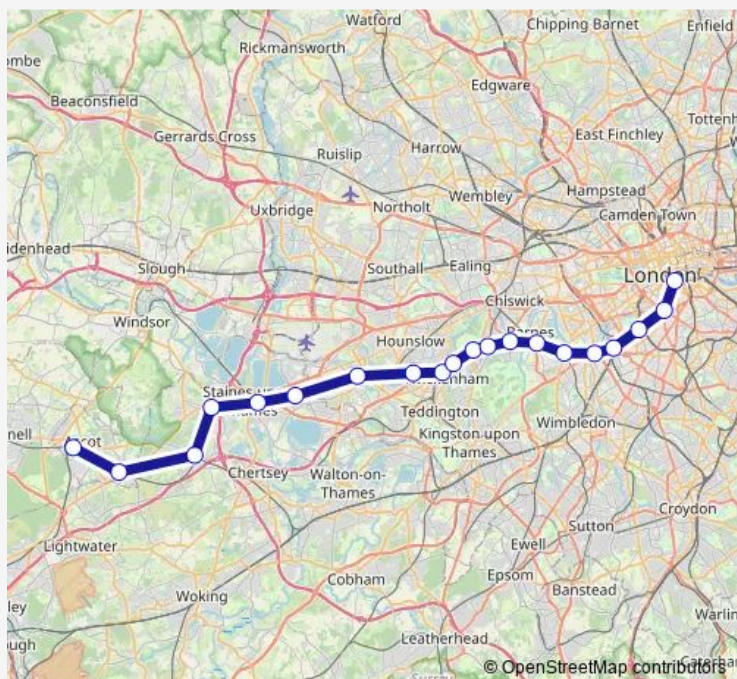

Rail Sw:Act->Wat SW train service from ACT to Wat

[Go to website](#)

Direction

Ascot — London Waterloo

16 stops

[Open route schedule](#)

- Ascot
- Sunningdale
- Longcross
- Virginia Water
- Egham
- Staines
- Feltham
- Twickenham
- St Margarets (London)
- Richmond (London)
- Barnes
- Putney
- Clapham Junction
- Queenstown Road (Battersea)
- Vauxhall
- London Waterloo

Route schedule

Ascot — London Waterloo

Monday	—
Tuesday	—
Wednesday	—
Thursday	—
Friday	—
Saturday	—
Sunday	07:22-21:22

Route info

Direction: Ascot

Stops: 16

Trip Duration: 0 hour 59 min

Sw:Act->Wat — SW train service from ACT to Wat

Direction

Ascot — London Waterloo

20 stops

[Open route schedule](#)

Ascot

Virginia Water

Egham

Staines

Trip Duration: 1 hour 11 min

Direction

Ascot — London Waterloo

15 stops

[Open route schedule](#)

Ascot
Sunningdale
Longcross
Virginia Water
Egham
Staines
Feltham
Hounslow
Brentford
Barnes
Putney
Clapham Junction
Queenstown Road (Battersea)
Vauxhall
London Waterloo