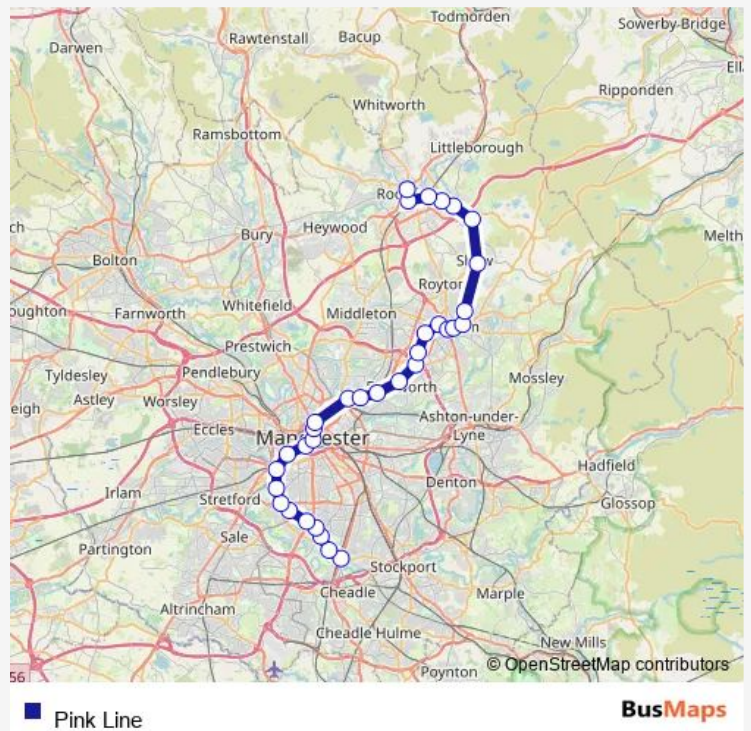

Tram Pink Line

[Go to website](#)

Direction
 Shaw and Crompton (Manchester Metrolink) — East Didsbury (Manchester Metrolink)

27 stops

[Open route schedule](#)

- Shaw and Crompton (Manchester Metrolink)
- Derker (Manchester Metrolink)
- Oldham Mumps (Manchester Metrolink)
- Oldham Central (Manchester Metrolink)
- Oldham King Street (Manchester Metrolink)
- Westwood (Manchester Metrolink)
- Freehold (Manchester Metrolink)
- South Chadderton (Manchester Metrolink)
- Hollinwood (Manchester Metrolink)
- Failsworth (Manchester Metrolink)
- Newton Heath & Moston (Manchester Metrolink)
- Central Park (Manchester Metrolink)
- Monsall (Manchester Metrolink)
- Victoria (Manchester Metrolink)
- Exchange Square (Manchester Metrolink)
- St Peter's Square (Manchester Metrolink)
- Deansgate-Castlefield (Manchester Metrolink)
- Cornbrook (Manchester Metrolink)
- Trafford Bar (Manchester Metrolink)
- Firwood Station (Manchester Metrolink)
- Chorlton (Manchester Metrolink)

Route schedule

Shaw and Crompton (Manchester Metrolink) — East Didsbury (Manchester Metrolink)

Monday	05:56-20:14
Tuesday	05:56-20:14
Wednesday	05:56-20:14
Thursday	05:56-20:14
Friday	05:56-20:14
Saturday	05:56-18:38
Sunday	00:12-23:57

Route info

Direction: Shaw and Crompton (Manchester Metrolink)

Stops: 27

Trip Duration: 1 hour 5 min

St Werburgh's Road (Manchester Metrolink)

Withington (Manchester Metrolink)

Burton Road (Manchester Metrolink)

West Didsbury (Manchester Metrolink)

Didsbury Village (Manchester Metrolink)

East Didsbury (Manchester Metrolink)

Direction

Rochdale Town Centre (Manchester Metrolink) — East Didsbury (Manchester Metrolink)