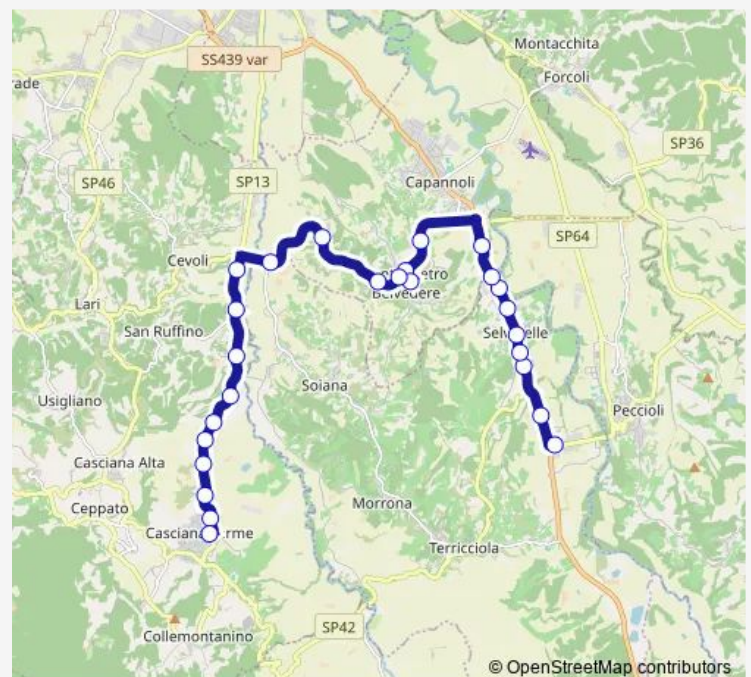

Capannoli

Route schedule

Casciana Terme — La Rosa Park

Monday 06:26

Tuesday 06:26

Wednesday 06:26

Thursday 06:26

Friday 06:26

Saturday 06:26

Sunday —

Route info

Direction: Casciana Terme

Stops: 32

Trip Duration: 0 hour 33 min

Capannoli V.Volterrana 350 (Farmacia)

Capannoli Srt 439 Km 70,240

La Rosa Park

Direction

La Rosa Park — Casciana Terme

26 stops

[Open route schedule](#)

La Rosa Park

La Rosa V.Volterrana Distributore

Selvatelle V.Volterrana 317

Monday 06:00-14:58

Tuesday 06:00-14:58

Wednesday 06:00-14:58

Thursday 06:00-14:58

Friday 06:00-14:58

Saturday 06:00-13:57

Sunday —

Route info