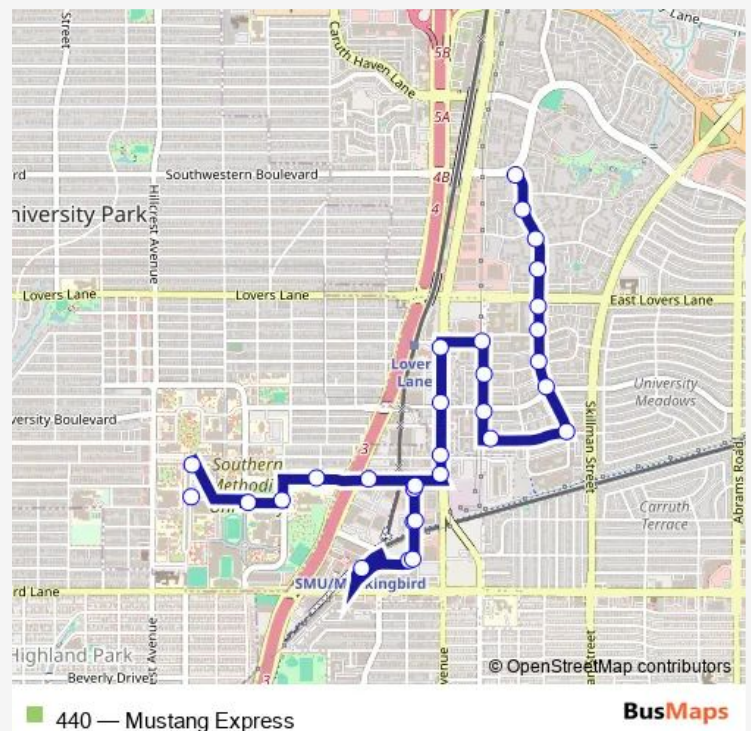

Tuesday 07:14-22:00

Wednesday 07:14-22:00

Thursday 07:14-22:00

Friday 07:14-22:00

Saturday 07:33-21:40

Sunday —

Route info

Direction: Bishop @ SMU Turnaround - N - Ns

Stops: 21

Trip Duration: 0 hour 13 min

Direction

Amesbury @ Southwestern - S - Fs — Bishop @ SMU
Turnaround - N - Ns

30 stops

[Open route schedule](#)

Amesbury @ Southwestern - S - Fs

Amesbury @ OLD Town - S - Mb

Monday 07:07-21:53

Tuesday 07:07-21:53

Wednesday 07:07-21:53

Thursday 07:07-21:53

Friday 07:07-21:53

Saturday 07:06-21:53

Sunday —

Route info