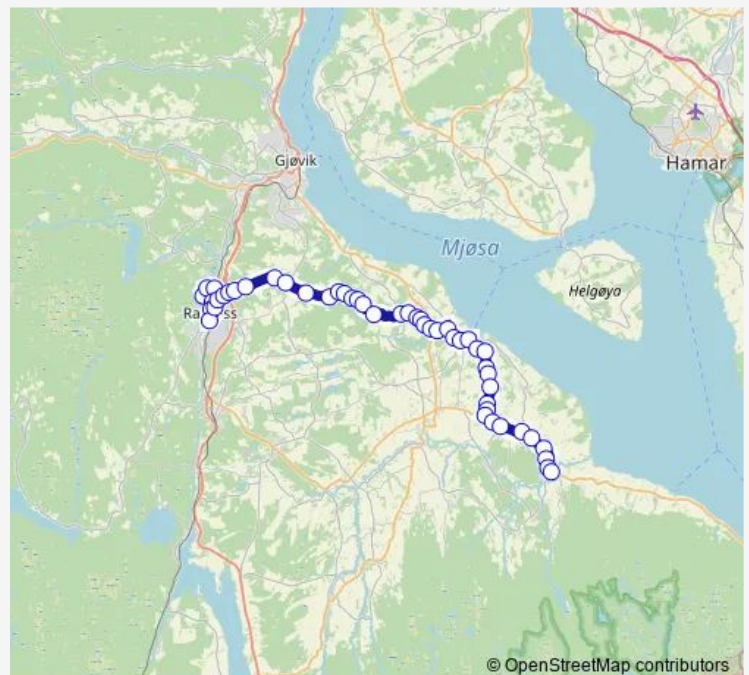

Route schedule

Raufoss Industripark — Skreia

Monday	15:05
Tuesday	15:05
Wednesday	15:05
Thursday	15:05
Friday	15:05
Saturday	—
Sunday	—

Route info

Direction: Raufoss Industripark

Stops: 49

Trip Duration: 0 hour 49 min

Friday 05:48

Saturday —

Sunday —

Route info

Direction: Skreia

Stops: 46

Trip Duration: 0 hour 39 min

Solberg