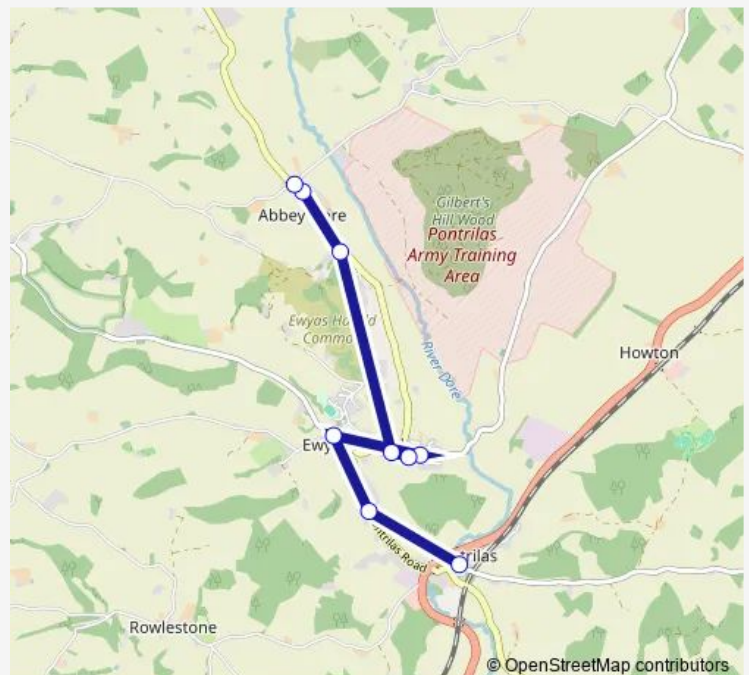

Temple Bar PH

Elmdale Housing Estate

Elmdale Housing Estate

Elmdale Turn

Neville Arms

Village Hall

Southview

Route schedule

Route info

Direction: Telephone Exchange

Stops: 9

Trip Duration: 0 hour 12 min

■ 440 — Abbeydore - Pontrilas - Hereford

Direction

Country Bus Station — Southview

29 stops

[Open route schedule](#)

Country Bus Station

Maylord Shopping Centre

Broad Street

Priors Walk

Walnut Tree Avenue

Belmont Road

Tesco Store

Friday 06:30-06:50

Saturday —

Sunday —

Route info

Direction: Country Bus Station

Stops: 29

Trip Duration: 0 hour 32 min

Elmdale Turn