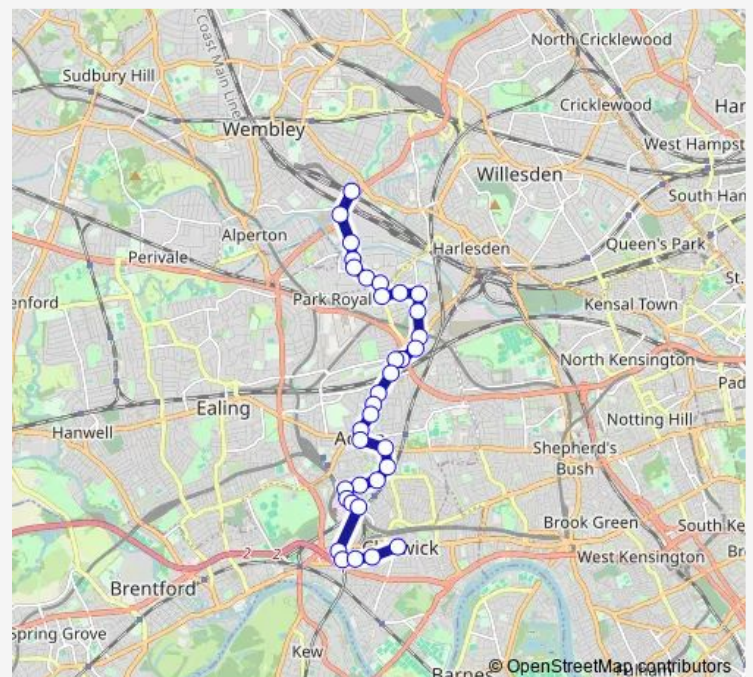

Tuesday 00:10-23:50

Wednesday 00:10-23:50

Thursday 00:10-23:50

Friday 00:10-23:50

Saturday 00:10-23:50

Sunday 00:10-23:50

Route info

Direction: Stonebridge Park Station

Stops: 34

Trip Duration: 0 hour 51 min

King Street (W3)

Acton Old Town Hall

Petersfield Road

Newton Avenue

Palmerston Road Stanley Road

Hanbury Road

Tuesday 00:00-23:40

Wednesday 00:00-23:40

Thursday 00:00-23:40

Friday 00:00-23:40

Saturday 00:00-23:40

Sunday 00:00-23:40

Route info

Direction: Turnham Green Church

Stops: 34

Trip Duration: 0 hour 53 min

Standard Road

Park Royal Asda

Central Middlesex Hospital

Cumberland Avenue

Whitby Avenue

Commercial Way