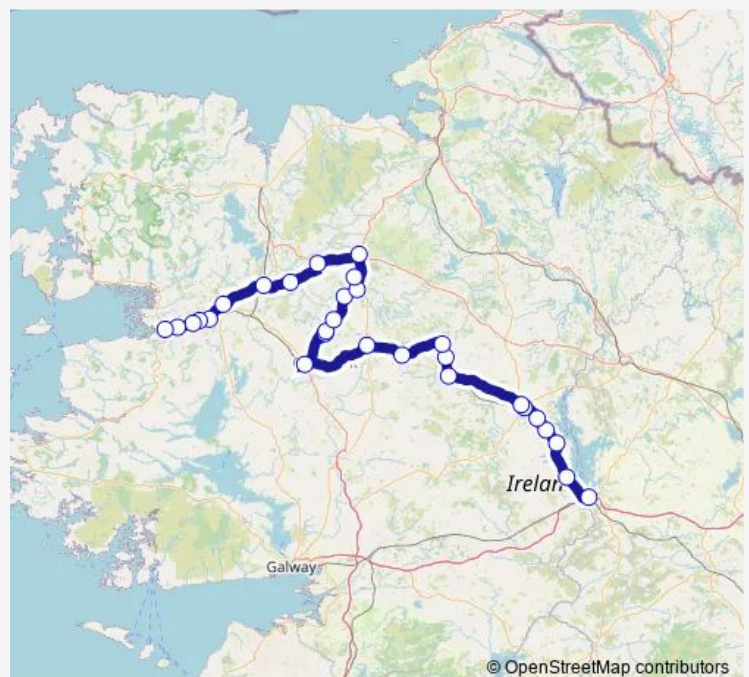

Thursday 06:55-19:20

Friday 06:55-19:20

Saturday 06:55-13:00

Sunday 10:30-19:10

Route info

Direction: Westport

Stops: 29

Trip Duration: 3 hour 31 min

440 — Knock Airport - Westport - Dooagh

BusMaps

Ballymoe

Roscommon

Roscommon Hospital

Ballymurray

Knockcroghery

Lecarrow

—

Route info

Direction: Westport

Stops: 29

Trip Duration: 3 hour 13 min

Knockcroghery

Lecarrow

Kiltoom