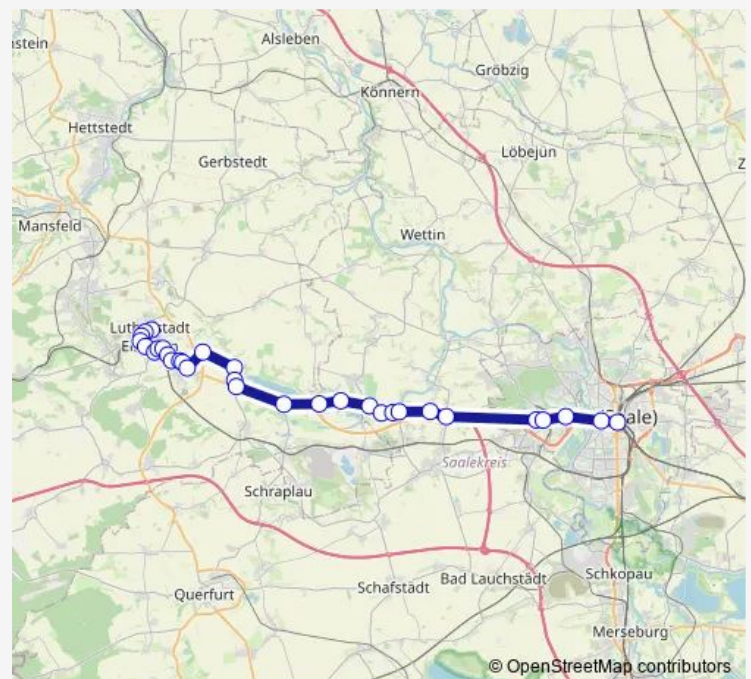

Seeburg (Mansfelder Land)

Rollsdorf (Seeburg)

Langenbogen, Abzweig Höhnstedt

Route schedule

Lu. Eisleben, Busbahnhof — Halle (Saale), Hauptbahnhof/Zob

Monday 05:31-16:31

Tuesday 05:31-16:31

Wednesday 05:31-16:31

Thursday 05:31-16:31

Friday 05:31-16:31

Saturday 08:31-12:31

Sunday 08:31-12:31

Route info

Direction: Lu. Eisleben, Busbahnhof

Stops: 31

Trip Duration: 1 hour 15 min

440

BusMaps

Langenbogen, Neubau

Langenbogen, Kirche

Langenbogen, Friedensstr.

Bennstedt (Salzatal), Eislebener Str.

Bennstedt (Salzatal), Eisdorfer Str.

Halle (Saale), Mark-Twain-Str.

Friday 08:10-18:30

Saturday 10:30-14:10

Sunday 10:30-14:10

Route info

Direction: Halle (Saale), Hauptbahnhof/Zob

Stops: 27

Trip Duration: 1 hour 3 min

Lu. Eisleben, Mansfelder Hof