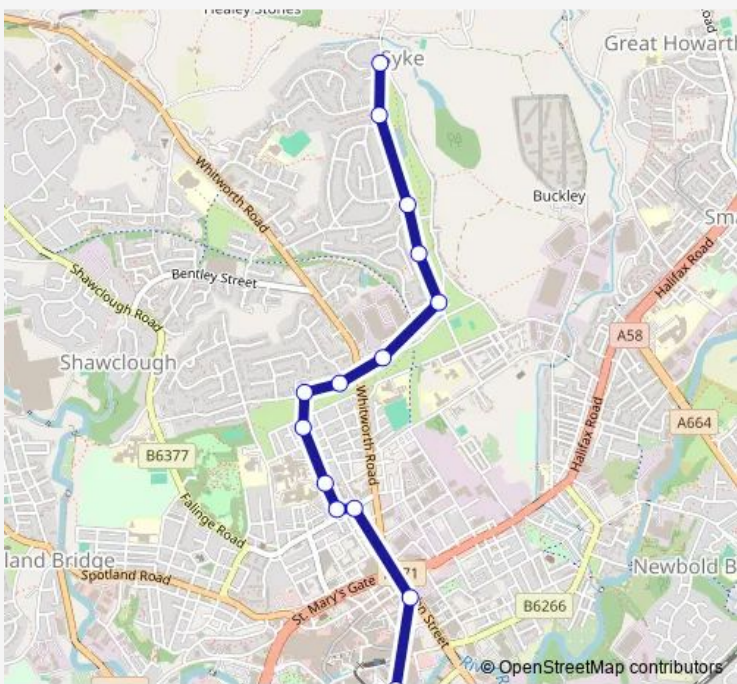

Bus 440 Rochdale - Syke

[Go to website](#)

Direction
 Syke Methodist Church — Rochdale Interchange
 12 stops
[Open route schedule](#)

- Syke Methodist Church
- Wood Hey Grove
- Norton Road
- Leyton Street
- Isabella Street
- Joy Street
- Ashmount Drive
- Cronkeyshaw Road
- Rochdale Infirmary
- Stott Street
- Robert Street
- Rochdale Interchange

Route schedule
 Syke Methodist Church — Rochdale Interchange

Monday	06:43-21:51
Tuesday	06:43-21:51
Wednesday	06:43-21:51
Thursday	06:43-21:51
Friday	06:43-21:51
Saturday	07:53-21:51
Sunday	10:51-21:51

Route info
 Direction: Syke Methodist Church
 Stops: 12
 Trip Duration: 0 hour 12 min

■ 440 — Rochdale - Syke **BusMaps**

Direction

Rochdale Interchange — Syke Methodist Church

14 stops

[Open route schedule](#)

Rochdale Interchange

Robert Street

Whitehall Street

Howard Street

Rochdale Infirmary

Cronkeyshaw Road

Further Heights Road

Ashmount Drive