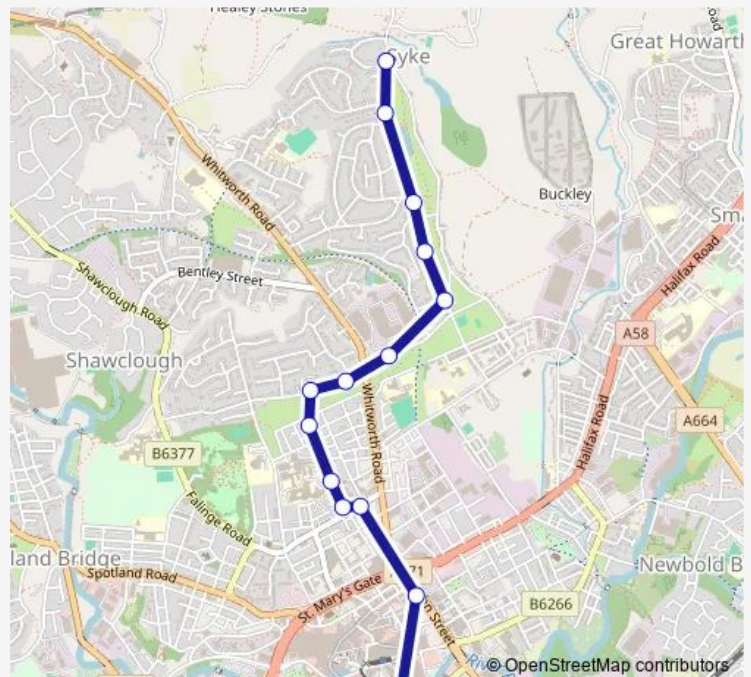

Norton Road

Leyton Street

Isabella Street

Joy Street

Ashmount Drive

Cronkeyshaw Road

Rochdale Infirmary

Stott Street

Friday 06:43-21:51

Saturday 07:53-21:51

Sunday 10:51-21:51

Route info

Direction: Syke Methodist Church

Stops: 12

Trip Duration: 0 hour 12 min

■ 440 — Rochdale - Syke

Direction

Rochdale Interchange — Syke Methodist Church

14 stops

[Open route schedule](#)

Rochdale Interchange

Robert Street

Whitehall Street

Howard Street

Rochdale Infirmary

Cronkeyshaw Road

Further Heights Road

Ashmount Drive

Joy Street

Isabella Street

Leyton Street

Norton Road