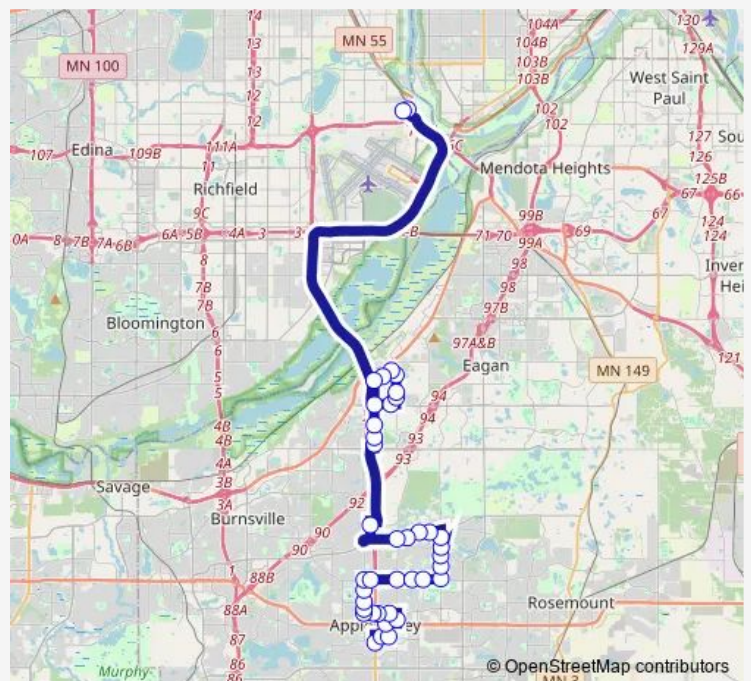

140 St at Flagstaff SW corner

Johnny Cake Ridge Rd at 140 St NE corner

Johnny Cake Ridge Rd at 134 St Ct SE cor

Johnny Cake Ridge Rd at Lower 134 St E c

Johnny Cake Ridge Rd at Ellice Trl W Se

Route schedule

Apple Valley Transit Station Nb — Cedar Grove Transit Station

Monday 08:33-15:32

Tuesday 08:33-15:32

Wednesday 08:33-15:32

Thursday 08:33-15:32

Friday 08:33-15:32

Saturday —

Sunday —

Route info

Direction: Apple Valley Transit Station Nb

Stops: 39

Trip Duration: 0 hour 38 min

440 — Apple Valley-Cedar Grove TS-VA Hospital

Johnny Cake Ridge Rd at Falcon Ridge Trl

Mcandrews Rd at Zoo Blvd NE corner

Cedar Grove Pkwy at The Rowan

Cedar Grove Pkwy at Cedar Grove Ln NW co

Cedar Grove Transit Station

Direction

VA Medical Center at Visitors Entrance — Apple Valley Transit Station Nb

40 stops

[Open route schedule](#)