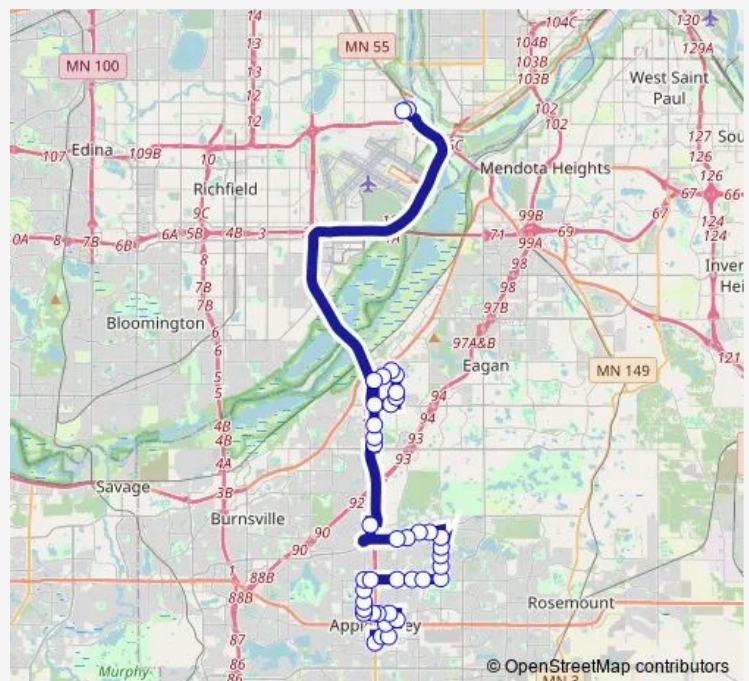

140 St at Fountain Av SE corner

140 St at Flagstaff SW corner

Johnny Cake Ridge Rd at 140 St NE corner

Johnny Cake Ridge Rd at 134 St Ct SE corner

Johnny Cake Ridge Rd at Lower 134 St E corner

Johnny Cake Ridge Rd at Ellice Trl W SE corner

Route schedule

Apple Valley Transit Station Nb — Cedar Grove Transit Station

Monday 08:33-15:32

Tuesday 08:33-15:32

Wednesday 08:33-15:32

Thursday 08:33-15:32

Friday 08:33-15:32

Saturday —

Sunday —

Route info

Direction: Apple Valley Transit Station Nb

Stops: 39

Trip Duration: 0 hour 38 min

440 — Apple Valley-Cedar Grove TS-VA Hospital

Johnny Cake Ridge Rd at Falcon Ridge Trl

Mcandrews Rd at Zoo Blvd NE corner

## Direction

VA Medical Center at Visitors Entrance — Apple Valley Transit Station Nb

40 stops

[Open route schedule](#)

VA Medical Center at Visitors Entrance

Veterans Dr at VA Medical Ctr Station Sw

Cedar Grove Transit Station