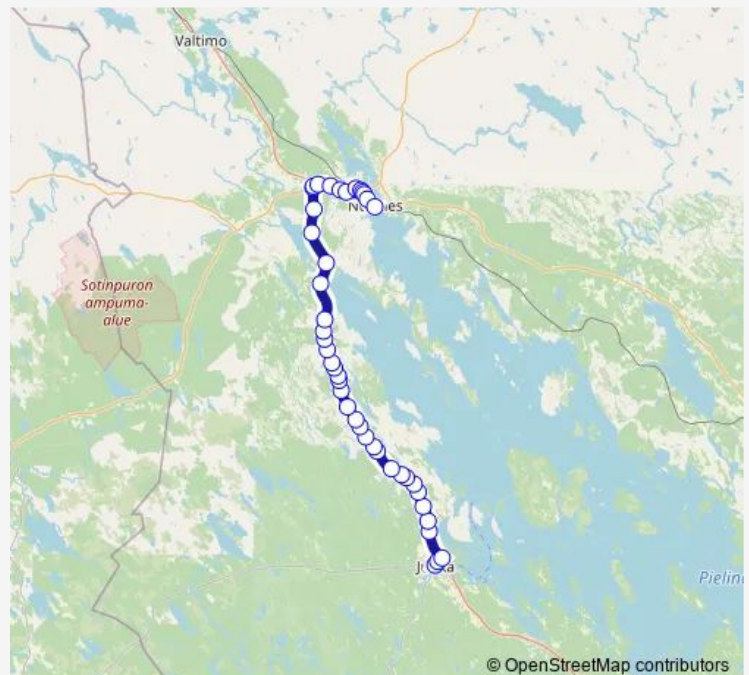

Thursday 06:50

Friday 06:50

Saturday —

Sunday —

Route info

Direction: Juuka linja-autoasema

Stops: 42

Trip Duration: 0 hour 50 min