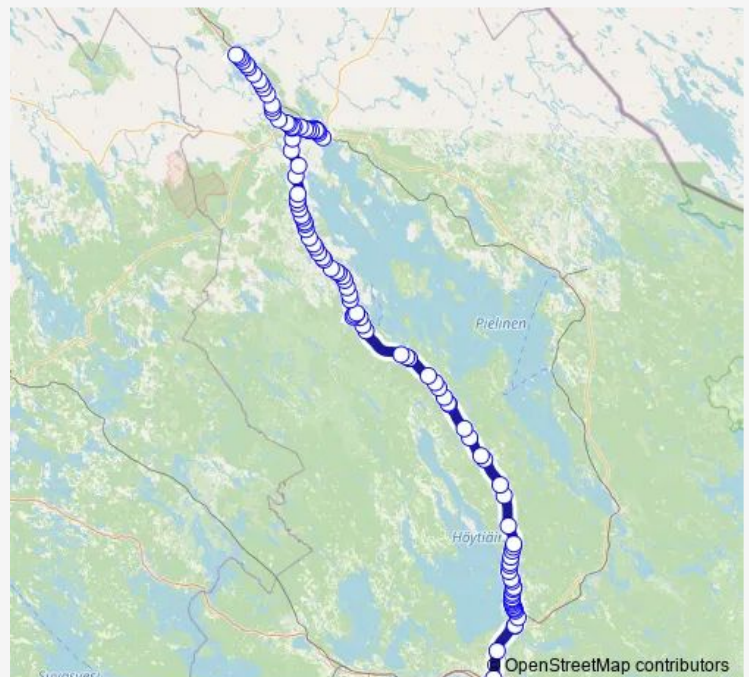

Thursday —

Friday —

Saturday 15:10

Sunday —

Route info

Direction: Joensuu

Stops: 120

Trip Duration: 2 hour 30 min