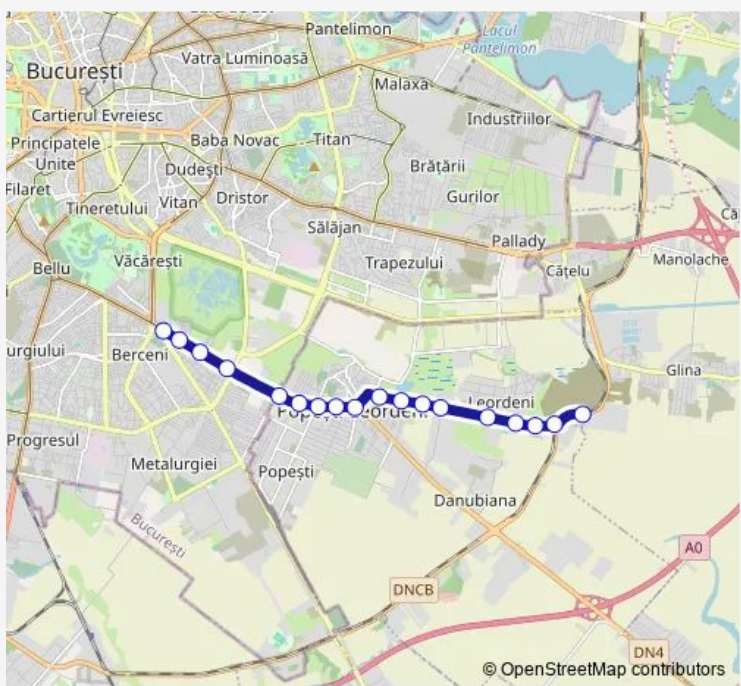

**Direction**  
 Leordeni — Piata Sudului  
 19 stops  
[Open route schedule](#)

- Leordeni
- C.f.r. Centura
- Fortului
- Domnita Balasa
- Posada
- Taberei
- Tineretului
- Gheorghe Costa-foru
- Liceul Teoretic Radu Popescu
- Primaria Popesti-leordeni
- Cazanesti
- Paraul Rece
- Prestige
- Institutul Sf. Maria
- Romprim
- Soseaua Vitan Barzesti
- Stadion
- Lunca Barzesti
- Piata Sudului

**Route schedule**  
 Leordeni — Piata Sudului

|           |             |
|-----------|-------------|
| Monday    | 05:00-22:40 |
| Tuesday   | 05:00-22:40 |
| Wednesday | 05:00-22:40 |
| Thursday  | 05:00-22:40 |
| Friday    | 05:00-22:40 |
| Saturday  | 05:25-22:32 |
| Sunday    | 05:25-22:32 |

**Route info**  
 Direction: Leordeni  
 Stops: 19  
 Trip Duration: 0 hour 23 min

## Route info

Direction: Piata Sudului

Stops: 18

Trip Duration: 0 hour 24 min

440 Bus time schedules and route maps are available in an offline PDF at busmaps.com. Use the busmaps.com website to see live bus times, train schedule or subway schedule, and step-by-step directions for all public transit in Popesti-Leordeni