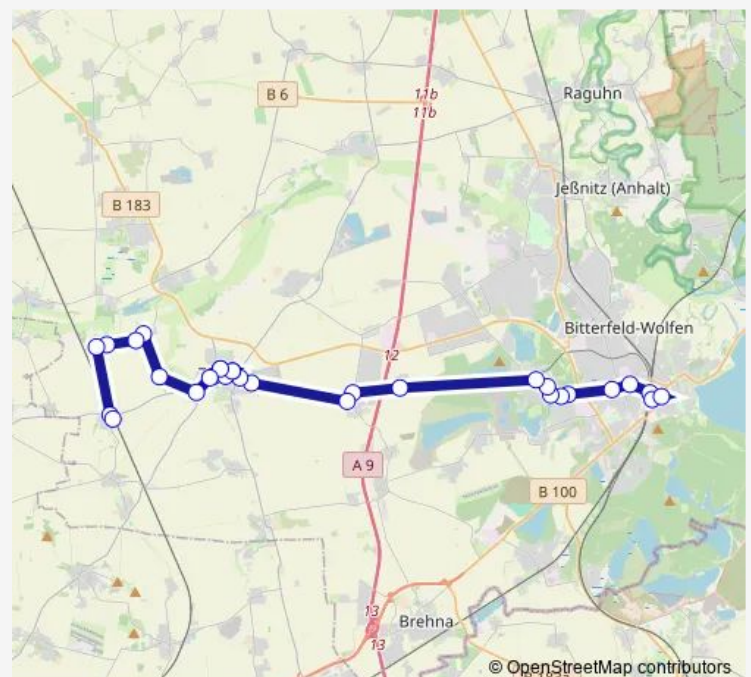

Bitterfeld, Griesheimstr.

Bitterfeld, Chemiepark

Bitterfeld, Fisch Eck

Route schedule

Stumsdorf, Bahnhof (Bus) — Bitterfeld, Bahnhof (Bus)

Monday 06:00-18:44

Tuesday 06:00-18:44

Wednesday 06:00-18:44

Thursday 06:00-18:44

Friday 06:00-18:44

Saturday 08:44-16:44

Sunday —

Route info

Direction: Stumsdorf, Bahnhof (Bus)

Stops: 23

Trip Duration: 0 hour 41 min

440

BusMaps

Bitterfeld, Walther-Rathenau-Str.

Bitterfeld, Bahnhof (Bus)

Direction

Stumsdorf, Bahnhof (Bus) — Bitterfeld, Bahnhof (Bus)

21 stops

[Open route schedule](#)