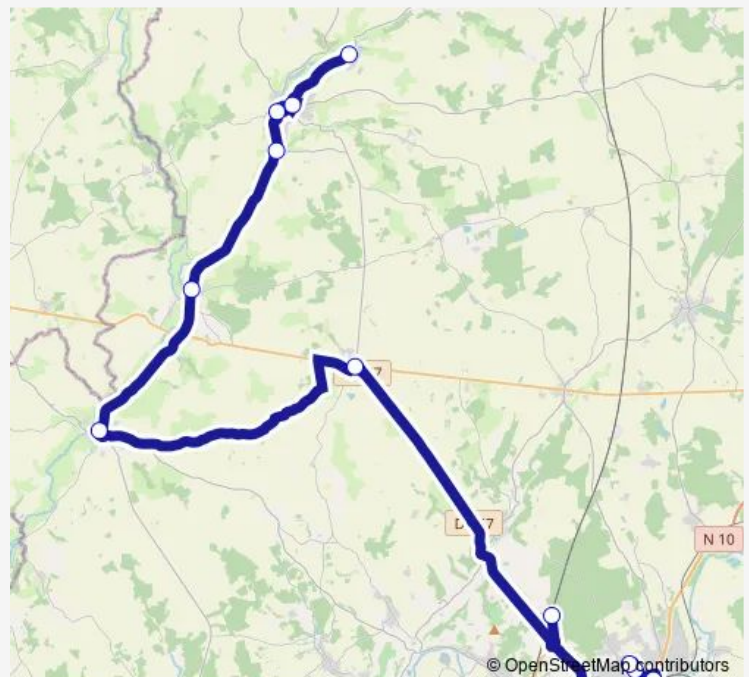

Route schedule

Gare TER (Pem) — Eglise

Monday 08:06-19:06

Tuesday 08:06-19:06

Wednesday 08:06-19:06

Thursday 08:06-19:06

Friday 08:06-19:06

Saturday 13:06

Sunday 19:45

Route info

Direction: Gare TER (Pem)

Stops: 20

Trip Duration: 1 hour 41 min

440 — Mondoubleau - Vendôme

BusMaps

Direction

Monday 05:32-16:27

Tuesday 05:32-16:27

Wednesday 05:32-16:27

Thursday 05:32-16:27

Friday 05:32-16:54

Saturday 11:53

Sunday 18:32

Route info