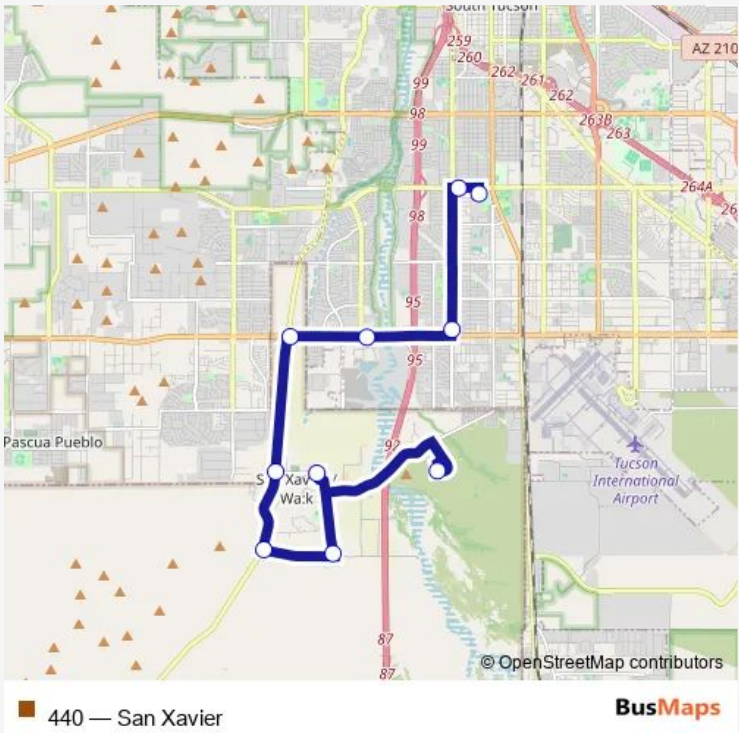

Bus 440 San Xavier

[Go to website](#)

Direction
 SS/San Xavier/Little Nogales (Sw) — SS/Laos Transit Center

10 stops

[Open route schedule](#)

- SS/San Xavier/Little Nogales (Sw)
- SS/Stock Rd/Health Center (Inside)
- SS/Little Nogales Dr/Campus Dr (Nw)
- SS/Campus Dr/Mission Rd (Ne)
- SS/Mission/San Xavier (Ne)
- Valencia/Mission (Se)
- Valencia/Midvale Park Rd (Sw)
- 12th Av/Valencia (Ne)
- Irvington/11th Av (Se)
- SS/Laos Transit Center

Route schedule

SS/San Xavier/Little Nogales (Sw) — SS/Laos Transit Center

| | |
|-----------|-------------|
| Monday | 05:14-18:44 |
| Tuesday | 05:14-18:44 |
| Wednesday | 05:14-18:44 |
| Thursday | 05:14-18:44 |
| Friday | 05:14-18:44 |
| Saturday | 06:33-17:48 |
| Sunday | — |

Route info

Direction: SS/San Xavier/Little Nogales (Sw)

Stops: 10

Trip Duration: 0 hour 44 min

440 Bus time schedules and route maps are available in an offline PDF at busmaps.com. Use the busmaps.com website to see live bus times, train schedule or subway schedule, and step-by-step directions for all public transit in Tucson