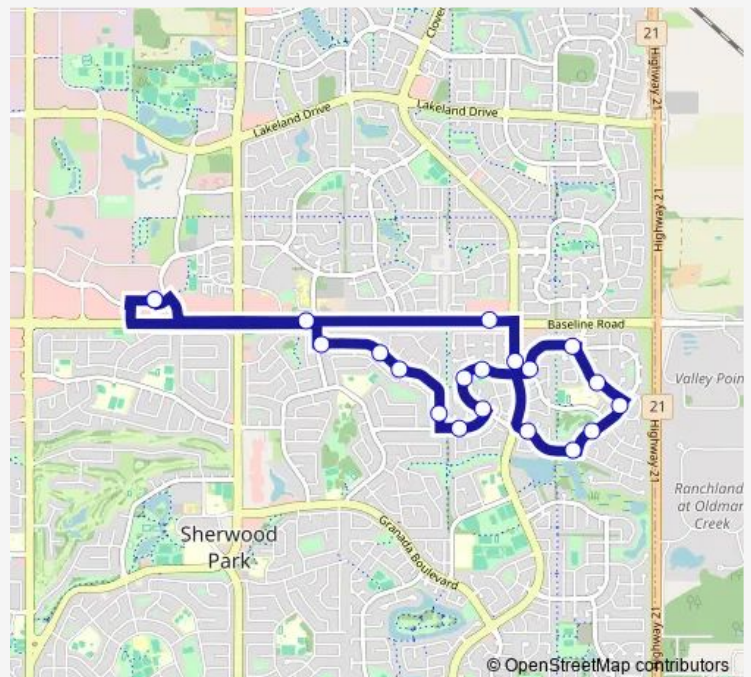

Highland Dr & Heritage Lake Wy

Route schedule

Emerald Dr & ABJ — Highland Dr & Heritage Lake Wy

Monday 15:21

Tuesday 15:21

Wednesday 14:21

Thursday 15:21

Friday 15:21

Saturday —

Sunday —

Route info

Direction: Emerald Dr & ABJ

Stops: 19

Trip Duration: 0 hour 21 min

440 — Bethel - Heritage Hills

Direction

Bethel Transit Terminal — Bethel Transit Terminal

21 stops

[Open route schedule](#)

Bethel Transit Terminal

Baseline Rd & Glenbrook Blvd

Clover Bar Rd & Baseline Rd

Highland Wy & Heritage Dr

Highland Wy & Highcliff Rd

Tuesday 12:15-18:45

Wednesday 12:15-18:45

Thursday 12:15-18:45

Friday 12:15-18:45

Saturday —

Sunday —

Route info

Direction: Bethel Transit Terminal