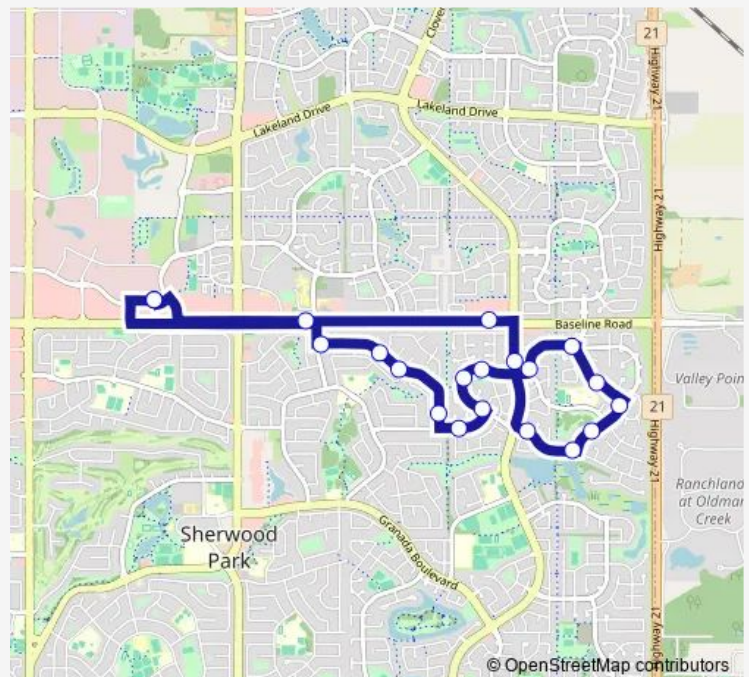

Saturday —

Sunday —

Route info

Direction: Emerald Dr & Abj

Stops: 19

Trip Duration: 0 hour 21 min

440 — Bethel - Heritage Hills

Direction

Bethel Transit Terminal — Bethel Transit Terminal

21 stops

[Open route schedule](#)

Bethel Transit Terminal

Baseline Rd & Glenbrook Blvd

Clover Bar Rd & Baseline Rd

Highland Wy & Heritage Dr

Highland Wy & Highcliff Rd

Sunday —

Route info

Direction: Bethel Transit Terminal

Stops: 21

Trip Duration: 0 hour 25 min

Direction

Bethel Transit Terminal — Bethel Transit Terminal

20 stops

Tuesday 12:15-18:45

Wednesday 12:15-18:45

Thursday 12:15-18:45

Friday 12:15-18:45

Saturday —

Sunday —

Route info

Direction: Bethel Transit Terminal