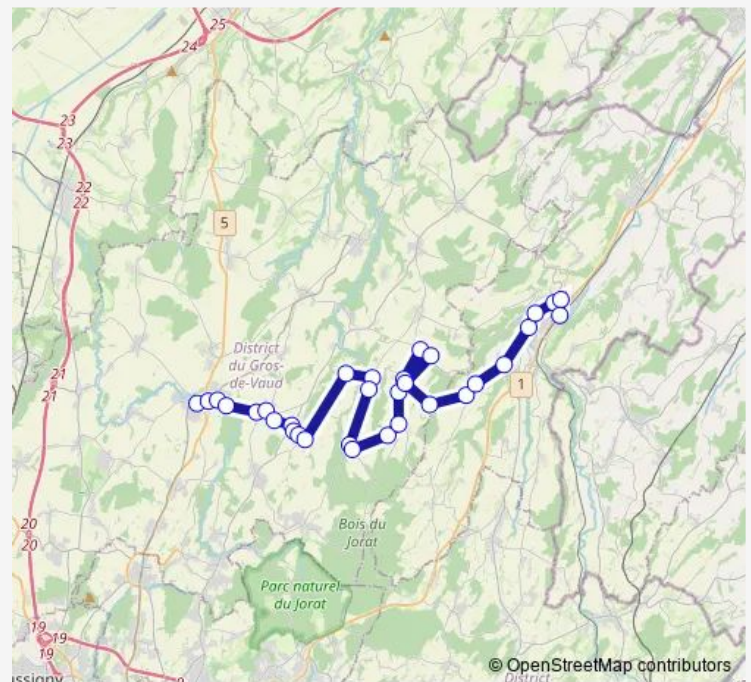

Bus 440 B 440

[Go to website](#)

Direction

Moudon, gare — Echallens, gare

30 stops

[Open route schedule](#)

Moudon, gare

Moudon, L'Ochette

Moudon, La Prairie

Moudon, av. de Bussy

Moudon, Le Vallon

Moudon, Belflori

Rossenges, croisée

Hermenches, Moille-Robert

Hermenches, village

Peney-le-Jorat, Moulin Peney

Villars-Mendraz, croisée

Villars-Mendraz, Praz-Longet

Peney-le-Jorat, poste

Peney-le-Jorat, Chalet Renards

Villars-Tiercelin, village

Villars-Tiercelin, Fontaines

Chardonney, village

Montaubion, croisée

Dommartin, village

Poliez-Pittet, village

Poliez-Pittet, Les Roches

Route schedule

Moudon, gare — Echallens, gare

Monday 12:00

Tuesday 12:00

Wednesday 12:00

Thursday 12:00

Friday 12:00

Saturday —

Sunday —

Route info

Direction: Moudon, gare

Stops: 30

Trip Duration: 0 hour 48 min

440 — B 440