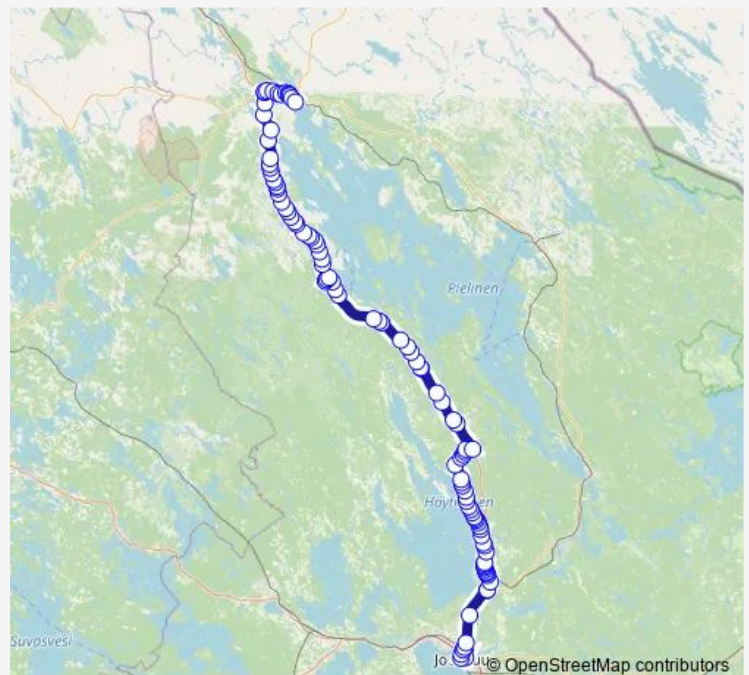

Thursday 15:15

Friday 15:15

Saturday —

Sunday —

Route info

Direction: Joensuu

Stops: 79

Trip Duration: 2 hour 20 min