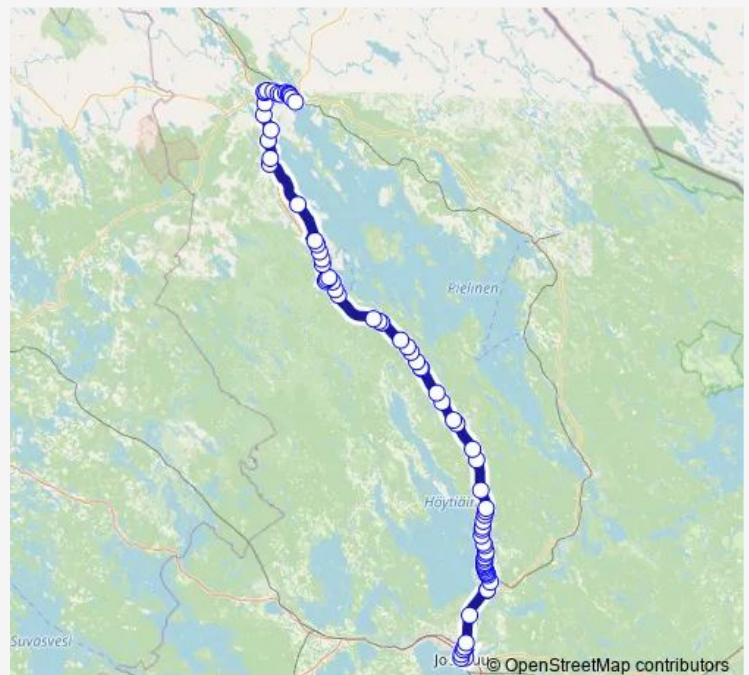

Friday 18:10

Saturday —

Sunday —

Route info

Direction: Joensuu

Stops: 103

Trip Duration: 2 hour 15 min

■ 440 — Joensuu - Nurmes