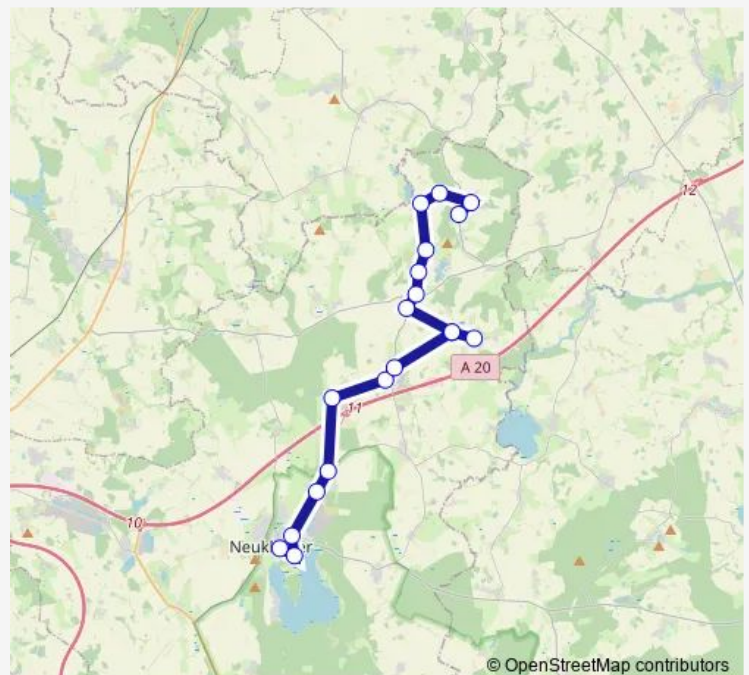

Tuesday 12:03

Wednesday 12:03

Thursday 12:03

Friday 12:03

Saturday —

Sunday —

Route info

Direction: Groß Tessin bei Wismar

Stops: 8

Trip Duration: 0 hour 16 min

■ 440

Direction

Passee Friedhof — Wakendorf (Meckl)

7 stops

[Open route schedule](#)

Passee Friedhof