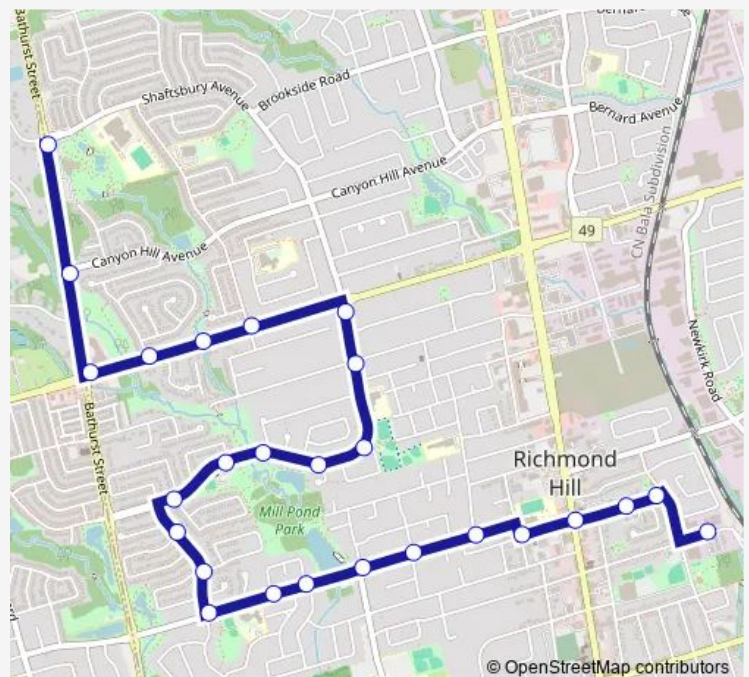

Regent ST / Oxford St

Regent ST / Elgin Mills Rd

Elgin Mills RD / Larratt Lane

Route schedule

Centre ST Stop # 4401 — Bathurst ST / Shaftsbury Av

Monday 07:33

Tuesday 07:33

Wednesday 07:33

Thursday 07:33

Friday 07:33

Saturday —

Sunday —

Route info

Direction: Centre ST Stop # 4401

Stops: 26

Trip Duration: 0 hour 22 min

440 — ST Theresa SS VIA Mill

Elgin Mills RD Stop # 2203

Elgin Mills RD / Hiram Rd

Elgin Mills RD / Bathurst St

Bathurst ST / Canyon Hill Av

Bathurst ST / Shaftsbury Av

Direction

Shaftsbury AV / Bathurst St — Centre ST Stop # 4400

Thursday 14:30

Friday 14:30

Saturday —

Sunday —

Route info

Direction: Shaftsbury AV / Bathurst St

Stops: 27

Trip Duration: 0 hour 22 min