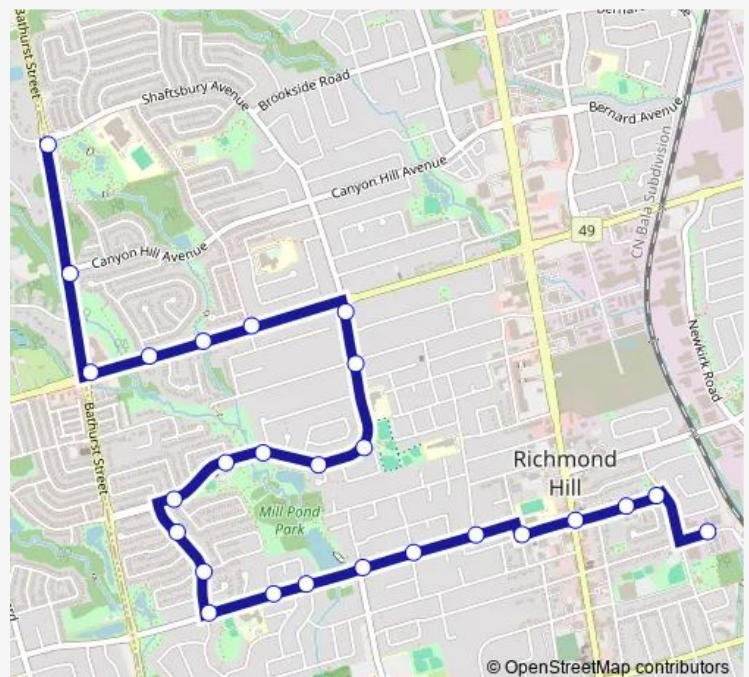

Regent ST / Oxford St

Regent ST / Elgin Mills Rd

Elgin Mills RD / Larratt Lane

Route schedule

Centre ST Stop # 4401 — Bathurst ST / Shaftsbury Av

Monday 07:33

Tuesday 07:33

Wednesday 07:33

Thursday 07:33

Friday 07:33

Saturday —

Sunday —

Route info

Direction: Centre ST Stop # 4401

Stops: 26

Trip Duration: 0 hour 22 min

440 — ST Theresa SS VIA Mill

Elgin Mills RD Stop # 2203

Elgin Mills RD / Hiram Rd

Elgin Mills RD / Bathurst St

Bathurst ST / Canyon Hill Av

Bathurst ST / Shaftsbury Av

Direction

Shaftsbury AV / Bathurst St — Centre ST Stop # 4400

Thursday 14:30

Friday 14:30

Saturday —

Sunday —

Route info

Direction: Shaftsbury AV / Bathurst St

Stops: 27

Trip Duration: 0 hour 22 min