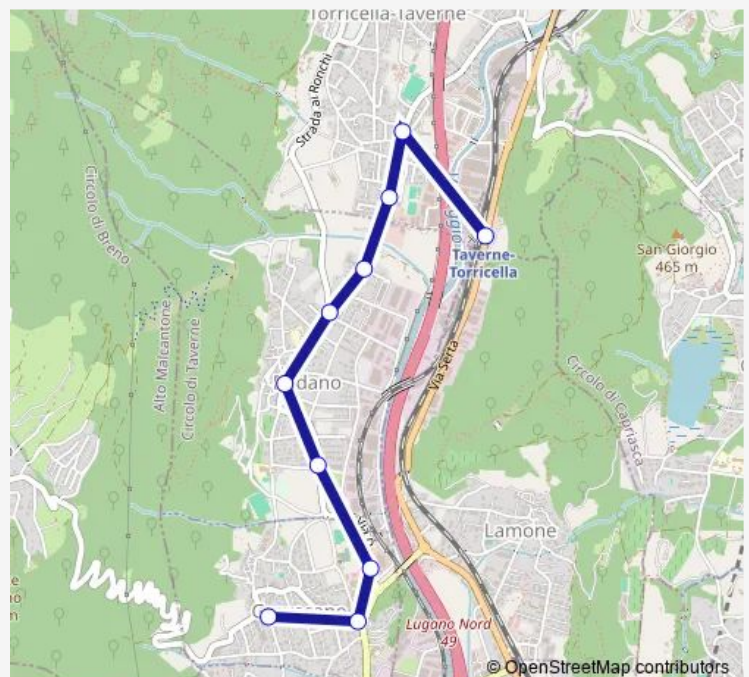

Direction

Gravesano, Istituto Rusca — Taverne-Torricella, Stazione

10 stops

[Open route schedule](#)

Gravesano, Istituto Rusca

Gravesano, Grumo

Gravesano, Bivio per Bedano

Bedano, Via Mara

Bedano, Paese

Bedano, S. Rocco

Bedano, Casa per Anziani

Taverne, Solriposo

Taverne, Casette

Taverne-Torricella, Stazione

Route schedule

Gravesano, Istituto Rusca — Taverne-Torricella, Stazione

Monday 16:51

Tuesday 16:51

Wednesday —

Thursday 16:51

Friday —

Saturday —

Sunday —

Route info

Direction: Gravesano, Istituto Rusca

Stops: 10

Trip Duration: 0 hour 14 min

440 Bus time schedules and route maps are available in an offline PDF at busmaps.com. Use the busmaps.com website to see live bus times, train schedule or subway schedule, and step-by-step directions for all public transit in Lugano