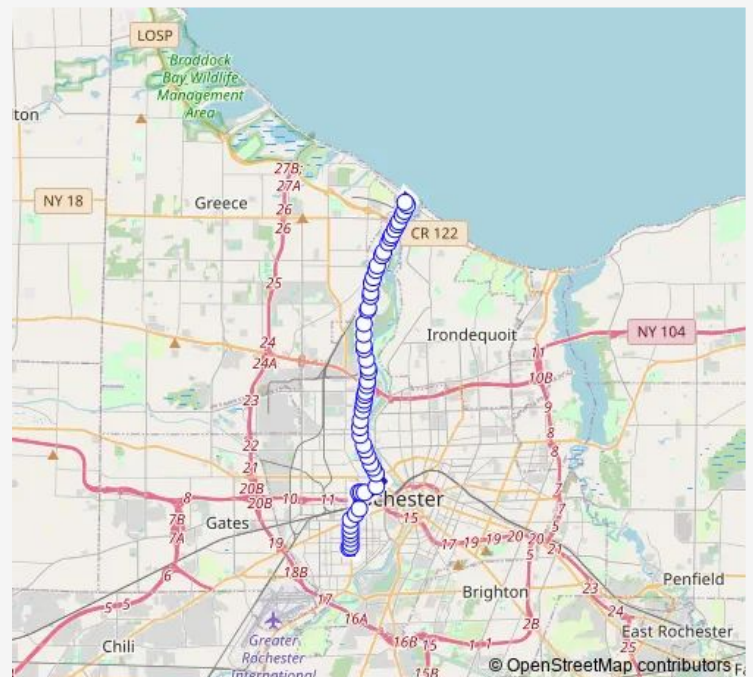

Lake & Emerson

Lake & Ravine

Lake & Lexington

Route schedule

Wilson Commencement Hs — Estes & Corrigan

Monday 14:40

Tuesday 14:40

Wednesday 14:40

Thursday 14:40

Friday 11:10-14:40

Saturday —

Sunday —

Route info

Direction: Wilson Commencement Hs

Stops: 57

Trip Duration: 0 hour 40 min

440 — Maplewood-Charlotte/Genesee

Lake & opp Selye

Lake & 1024 Lake Ave

Lake & Rose

Lake & Seneca

Lake & Riverside

Lake & Flower City

Lake & Ridgeway

Lake & Redwood

Lake & Lot 18 Kodak

Lake Ave & Hanford Landing Rd

Lake & Maplewood

Lake & Merrill

Lake & St Bernards Park Apts

Lake & St Bernards Park Apts

Lake & Holy Sepuchre Cemetery N Ent