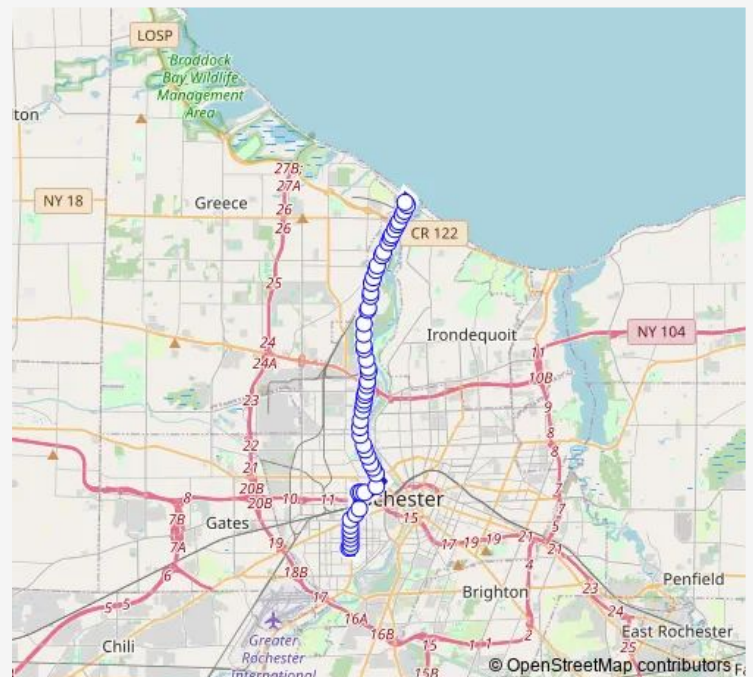

Jay & Grape

Jay & Verona

Lake & White

Lake & Ambrose

Lake & Lorimer

Lake & Phelps

Lake & Emerson

Lake & Ravine

Lake & Lexington

### Route schedule

Wilson Commencement Hs — Estes & Corrigan

Monday 14:40

Tuesday 14:40

Wednesday 14:40

Thursday 14:40

Friday 11:10-14:40

Saturday —

### Route info

Direction: Wilson Commencement Hs

Stops: 57

Trip Duration: 0 hour 40 min

440 — Maplewood-Charlotte/Genesee

Lake & opp Selye

Lake & 1024 Lake Ave

Lake & Rose