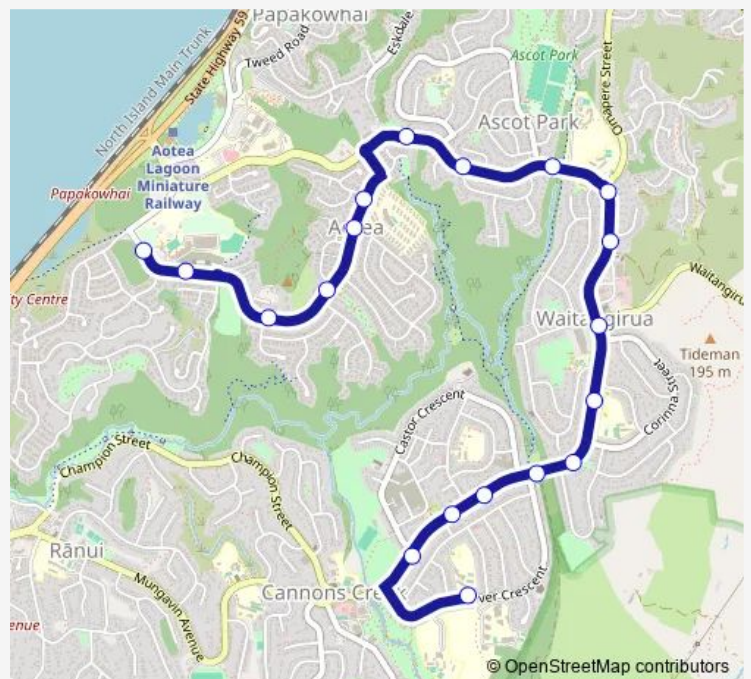

School Bus 440 Cannons Creek - Aotea College

[Go to website](#)

Direction

Aotea College - Stop B (school stop) — Driver Crescent (school stop)

19 stops

[Open route schedule](#)

Aotea College - Stop B (school stop)

Frances Brown Avenue (opposite 24)

Aotea Drive opposite Kaimai Place

Aotea Drive at Kahurangi Heights

Aotea Drive opposite Te Puia Drive

Aotea Drive at Aspiring Terrace

Warspite Avenue (near 488)

Ascot Park - Warspite Avenue

Warspite Avenue at Conclusion Street

Warspite Avenue at Omapere Street

Warspite Avenue at Penguin Grove (near 326)

Waitangirua Mall - Warspite Avenue (opposite)

Warspite Avenue (near 178)

Warspite Avenue (near 134)

Warspite Avenue at Driver Crescent

Warspite Avenue (near 96)

Warspite Avenue at Flora Street

Warspite Avenue at Castor Crescent (near 50)

Driver Crescent (school stop)

Route schedule

Aotea College - Stop B (school stop) — Driver Crescent (school stop)

Monday	15:17
Tuesday	14:27
Wednesday	15:17
Thursday	14:27
Friday	15:17
Saturday	—
Sunday	—

Route info

Direction: Aotea College - Stop B (school stop)

Stops: 19

Trip Duration: 0 hour 15 min

440 — Cannons Creek - Aotea College