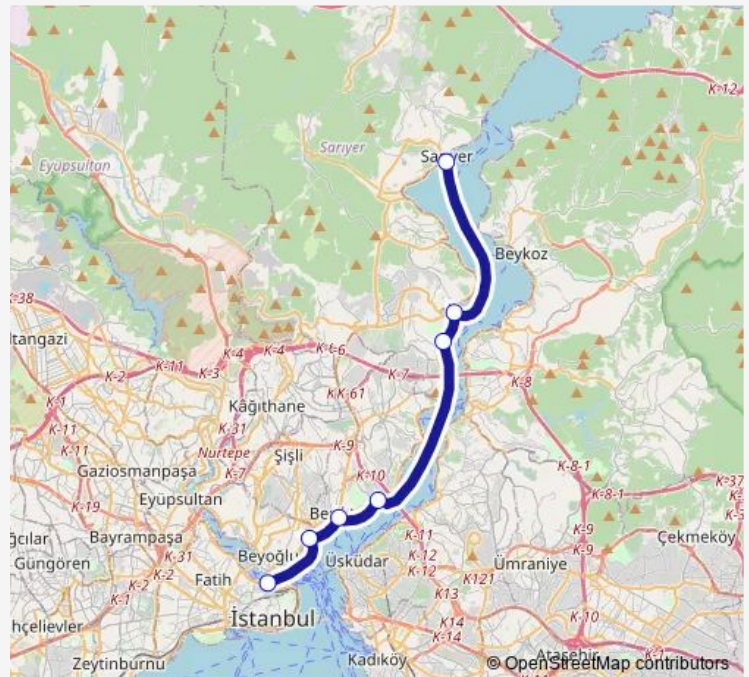

Ferry BĞZ-20 Boğaza Gidiş

[Go to website](#)

Direction

Eminönü-Boğaz Şh. — Sarıyer Şh.

7 stops

[Open route schedule](#)

Eminönü-Boğaz Şh.

Kabataş Şh.

Tuesday 18:10

Wednesday 18:10

Thursday 18:10

Friday 18:10

Saturday —

Sunday —

Route info

Direction: Eminönü-Boğaz Şh.

Stops: 7

Trip Duration: 1 hour 20 min

■ BĞZ-20 — Boğaza Gidiş

BusMaps

BĞZ-20 Ferry time schedules and route maps are available in an offline PDF at busmaps.com. Use the busmaps.com website to see live bus times, train schedule or subway schedule, and step-by-step directions for all public transit in Istanbul